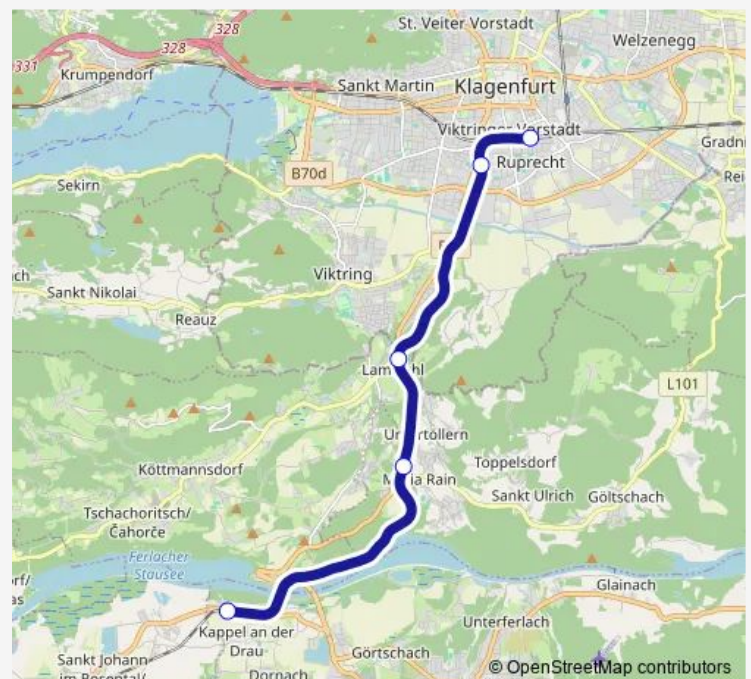

### Route schedule

Klagenfurt Hauptbahnhof — Klagenfurt Süd Bahnst

Monday 07:32

Tuesday 07:32

Wednesday 07:32

Thursday 07:32

Friday 07:32

Saturday —

### Route info

Direction: Klagenfurt Hauptbahnhof

Stops: 2

Trip Duration: 0 hour 2 min

■ S3