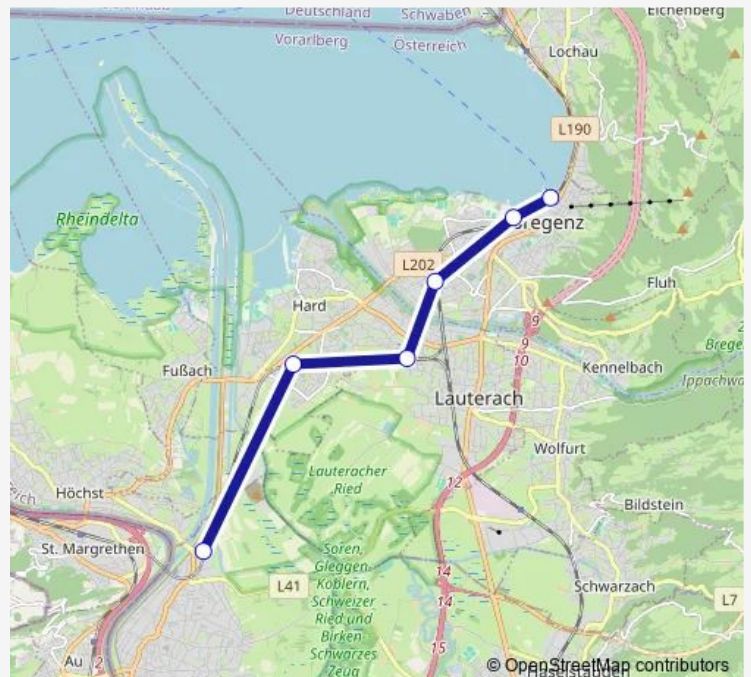

Direction

Bregenz Hafen — Lustenau

6 stops

[Open route schedule](#)

Bregenz Hafen

Bregenz

Bregenz Riedenbug

Lauterach Unterfeld

Hard-Fussach

Lustenau

Route schedule

Bregenz Hafen — Lustenau

Monday	21:44
Tuesday	21:44
Wednesday	21:44
Thursday	21:44
Friday	21:44
Saturday	21:44
Sunday	21:44

Route info

Direction: Bregenz Hafen

Stops: 6

Trip Duration: 0 hour 14 min

Direction

Lustenau — Bregenz Hafen

6 stops

[Open route schedule](#)

Lustenau

Hard-Fussach

Lauterach Unterfeld

Bregenz Riedenburg

Bregenz

Bregenz Hafen

Route schedule

Lustenau — Bregenz Hafen

Monday	20:59
Tuesday	20:59
Wednesday	20:59
Thursday	20:59
Friday	20:59
Saturday	20:59
Sunday	20:59

Route info

Direction: Lustenau