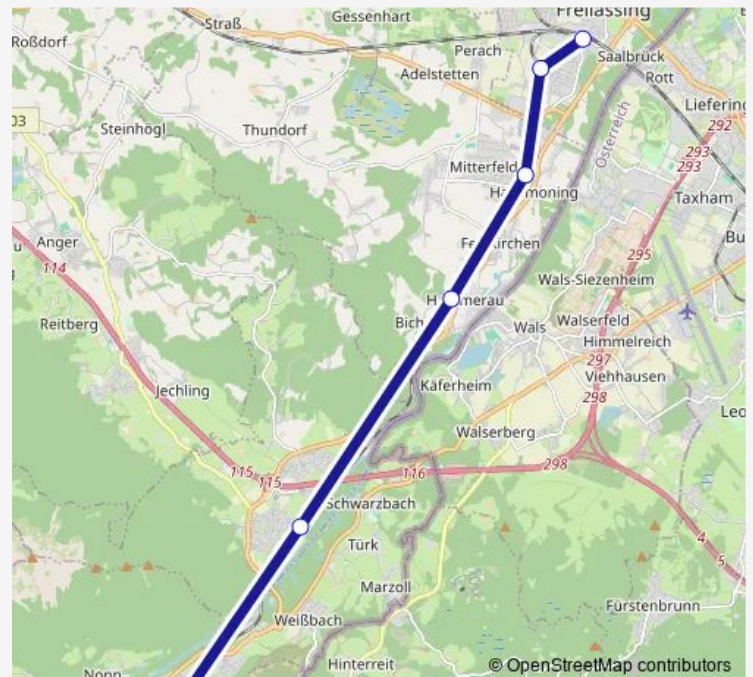

### Direction

Freilassing — Bad Reichenhall

6 stops

[Open route schedule](#)

Freilassing

Freilassing-Hofham

Ainring

Hammerau

### Route schedule

Freilassing — Bad Reichenhall

Monday 15:57

Tuesday 15:57

Wednesday 15:57

Thursday 15:57

Friday 15:57

Saturday 15:57

### Route info

Direction: Freilassing

Stops: 6

Trip Duration: 0 hour 23 min

■ S3

## Route info

Direction: Freilassing

Stops: 6

Trip Duration: 0 hour 23 min