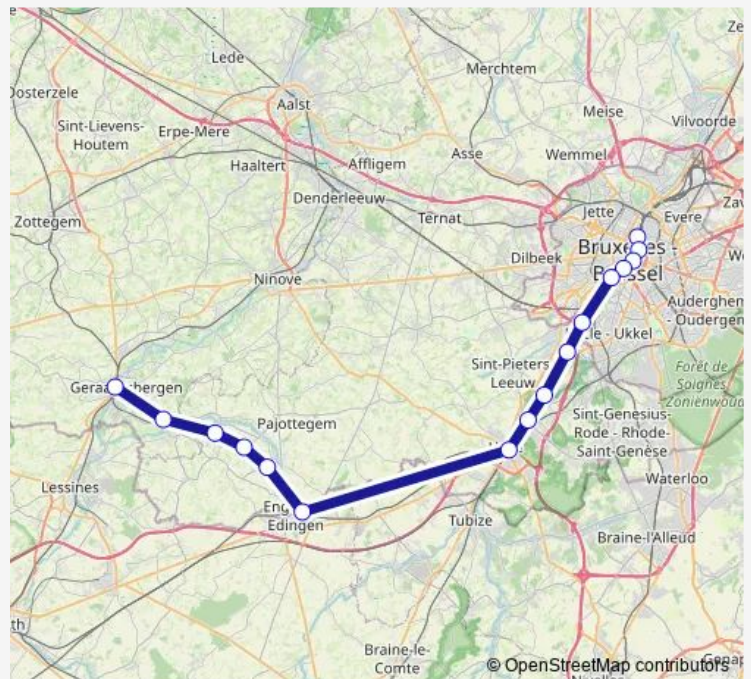

Monday —

Tuesday —

Wednesday —

Thursday —

Friday —

Saturday 16:55

Sunday 16:55

Route info

Direction: Grammont

Stops: 16

Trip Duration: 0 hour 57 min

S3 — Bruxelles-Nord - Grammont

Direction

Bruxelles-Nord — Grammont

16 stops

[Open route schedule](#)