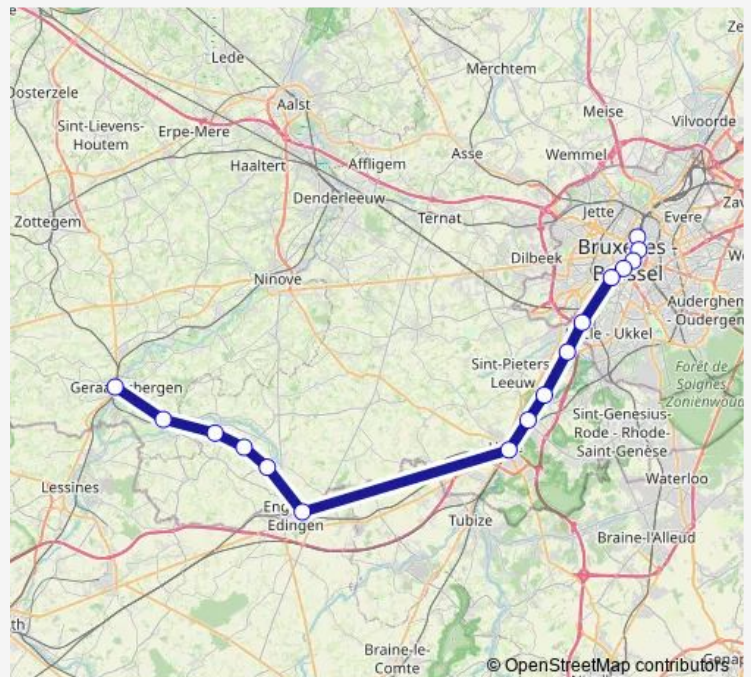

Enghien

Herne

Tollembeek

Gammerages

Viane-Moerbeke

Grammont

Route schedule

Bruxelles-Nord — Grammont

Monday 22:08

Tuesday 22:08

Wednesday —

Thursday 22:08

Friday 22:08

Saturday 22:08

Sunday 22:08

Route info

Direction: Bruxelles-Nord

Stops: 16

Trip Duration: 0 hour 56 min

S3 — Bruxelles-Nord - Grammont

S3 Rail time schedules and route maps are available in an offline PDF at busmaps.com. Use the busmaps.com website to see live bus times, train schedule or subway schedule, and step-by-step directions for all public transit in Brussels