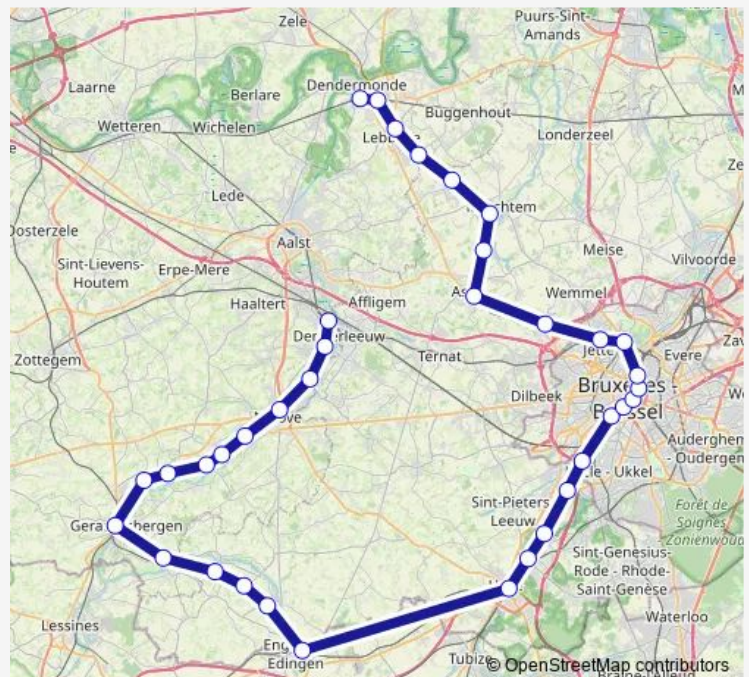

Thursday 05:24-16:24

Friday 05:24-16:24

Saturday —

Sunday —

Route info

Direction: Termonde

Stops: 36

Trip Duration: 2 hour 13 min

■ S3 — Termonde - Grammont

Enghien

Herne

Tollembeek

Gammerages

Viane-Moerbeke

Grammont

Schendelbeke

Idegem

Zandbergen

Appelterre

Eichem

Ninove

Okegem

Iddergem

Denderleeuw