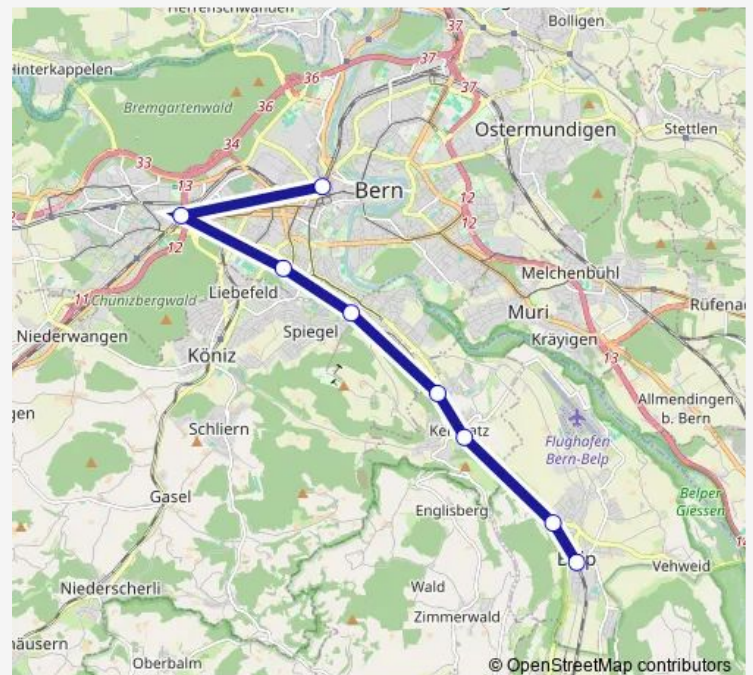

Wabern bei Bern

Bern Weissenbühl

Bern Europaplatz

Bern

### Route schedule

Belp — Bern

Monday	—
Tuesday	—
Wednesday	24:07 <sup>+1</sup>
Thursday	—
Friday	—
Saturday	—
Sunday	21:39

### Route info

Direction: Belp

Stops: 8

Trip Duration: 0 hour 21 min

## Route info

Direction: Belp

Stops: 8

Trip Duration: 0 hour 19 min