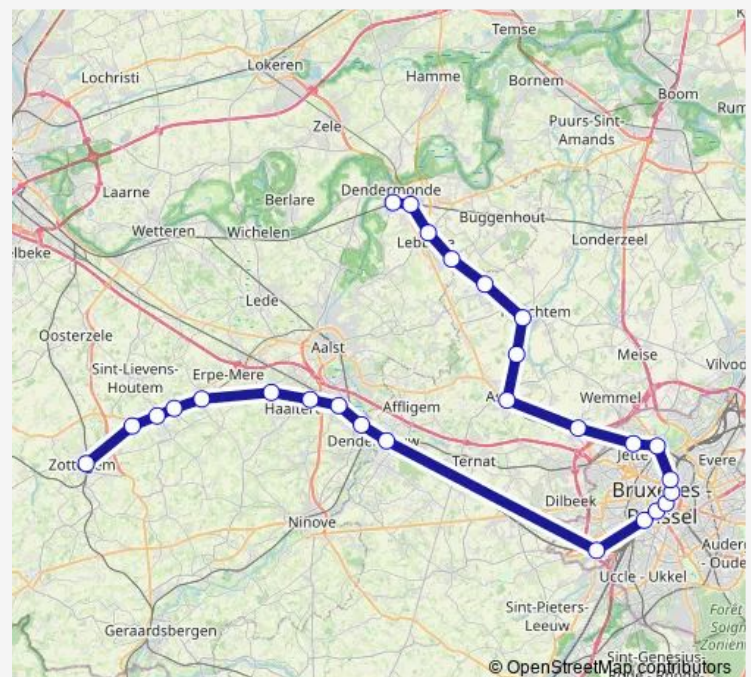

Rail S3 Termonde - Zottegem

[Go to website](#)

Direction

Zottegem — Termonde

27 stops

[Open route schedule](#)

Zottegem

Hillegem

Herzele

Terhagen

Burst

Ede

Haaltert

Welle

Denderleeuw

Liedekerke

Anderlecht

Bruxelles-Midi

Bruxelles-Chapelle

Bruxelles-Central

Bruxelles-Congrès

Bruxelles-Nord

Bockstael

Jette

Zellik

Asse

Mollem

Route schedule

Zottegem — Termonde

Monday 05:49-21:49

Tuesday 05:49-21:49

Wednesday 05:49-21:49

Thursday 05:49-21:49

Friday 05:49-21:49

Saturday —

Sunday —

Route info

Direction: Zottegem

Stops: 27

Trip Duration: 1 hour 43 min

■ S3 — Termonde - Zottegem