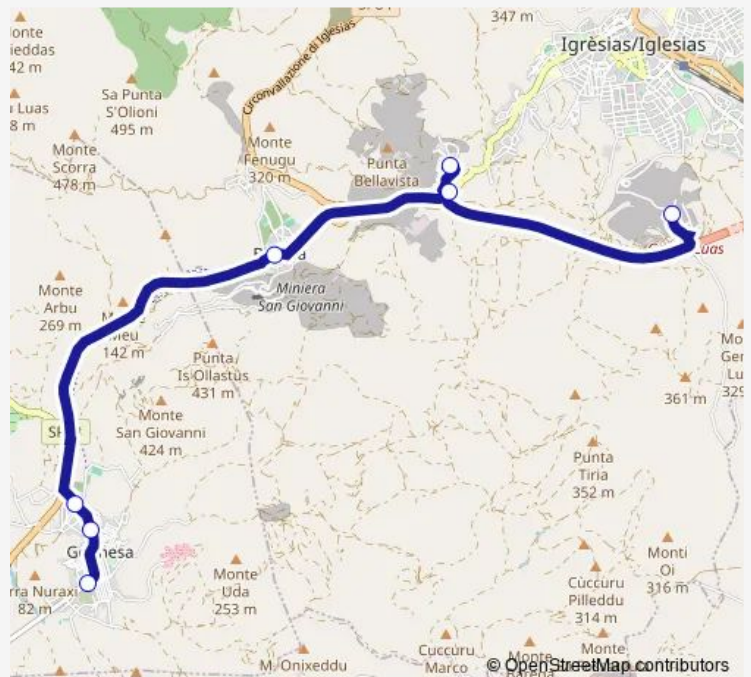

Tuesday 15:05

Wednesday 15:05

Thursday 15:05

Friday 15:05

Saturday —

Sunday —

**Route info**

Direction: Campo Pisano R.

Stops: 7

Trip Duration: 0 hour 23 min

**Direction**

Gonnesa Corso Matteotti 158 — Campo Pisano R.

6 stops

[Open route schedule](#)

Gonnesa Corso Matteotti 158

Gonnesa Corso Matteotti Fr.281

**Route info**

Direction: Gonnesa Corso Matteotti 158

Stops: 6

Trip Duration: 0 hour 26 min

Linea 847 Bus time schedules and route maps are available in an offline PDF at [busmaps.com](#). Use the [busmaps.com](#) website to see live bus times, train schedule or subway schedule, and step-by-step directions for all public transit in Gonnesa