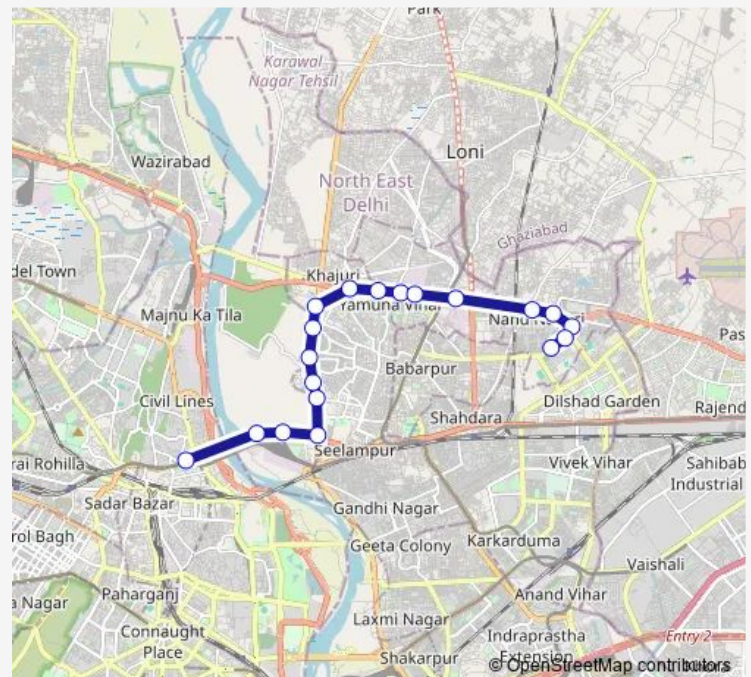

Bus 216bup

[Go to website](#)

Direction

Isbt Nityanand Marg — Nand Nagari Terminal

19 stops

[Open route schedule](#)

Isbt Nityanand Marg

Metro Train Depot

Saturday 05:20-20:16

Sunday 05:20-20:16

Route info

Direction: Isbt Nityanand Marg

Stops: 19

Trip Duration: 0 hour 51 min

■ 216bup

BusMaps