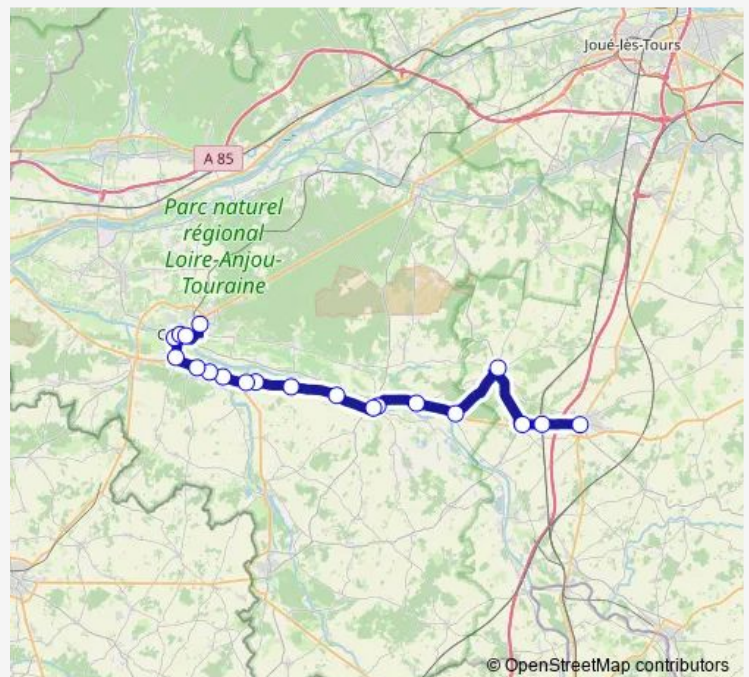

RD 910

Route schedule

Lycée Cugnot — Rue de la République

Monday 16:11-18:25

Tuesday 16:11-18:25

Wednesday 13:11

Thursday 16:11-18:25

Friday 16:11-18:16

Saturday —

Sunday —

Route info

Direction: Lycée Cugnot

Stops: 22

Trip Duration: 1 hour 16 min

Direction

RD 910 — Lycée Cugnot

18 stops

[Open route schedule](#)

RD 910

Bibliothèque

Carrefour des 4 routes

Gare - Rd760

Centre

Mairie

Wednesday 06:42

Thursday 06:42

Friday 06:42

Saturday —

Sunday —

Route info

Direction: RD 910

Stops: 18