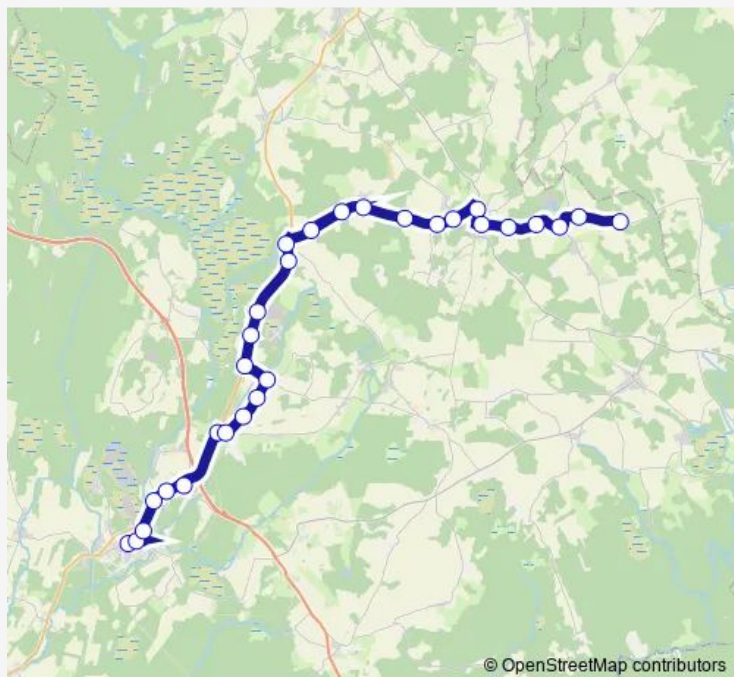

Illevere tee

Route schedule

Paide bussijaam 2 — Ramma

Monday	14:40
Tuesday	14:40
Wednesday	14:40
Thursday	14:40
Friday	14:40
Saturday	14:40
Sunday	—

Route info

Direction: Paide bussijaam 2

Stops: 29

Trip Duration: 1 hour 1 min