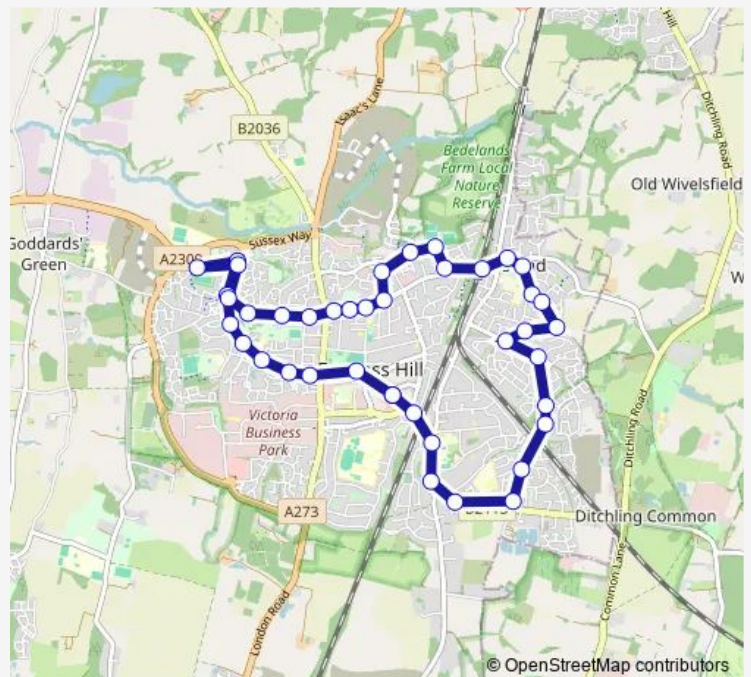

Thursday 07:20-17:45

Friday 07:20-17:45

Saturday 08:20-17:45

Sunday —

Route info

Direction: Church Road

Stops: 41

Trip Duration: 0 hour 37 min

■ 35C — Burgess Hill Town Service (Clockwise)

Leylands Wood

Leylands Park

Wivelsfield Station

Valebridge Drive

Welbeck Drive

Northway

Manor Close

Manor Road Bridge

St Andrews Road

Cants Close

The Vineries

Rolfe Drive

Longhurst

Burdocks Drive

The Warren South