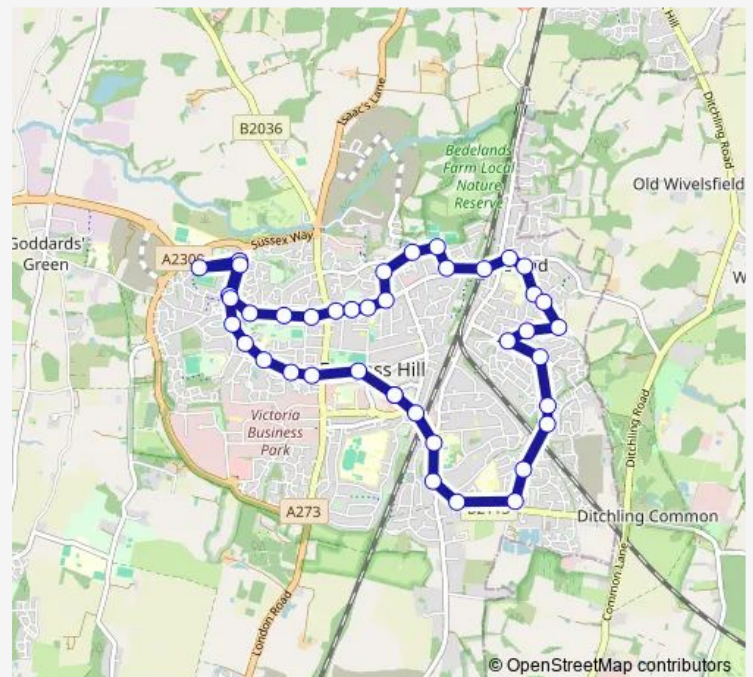

### Route schedule

Church Road — Church Road

Monday 07:20-17:45

Tuesday 07:20-17:45

Wednesday 07:20-17:45

Thursday 07:20-17:45

Friday 07:20-17:45

Saturday 08:20-17:45

### Route info

Direction: Church Road

Stops: 41

Trip Duration: 0 hour 37 min

■ 35C — Burgess Hill Town Service (Clockwise)

Leylands Wood

Leylands Park

Wivelsfield Station

Valebridge Drive

Welbeck Drive

Northway

Manor Close

Manor Road Bridge

St Andrews Road

Cants Close

The Vineries