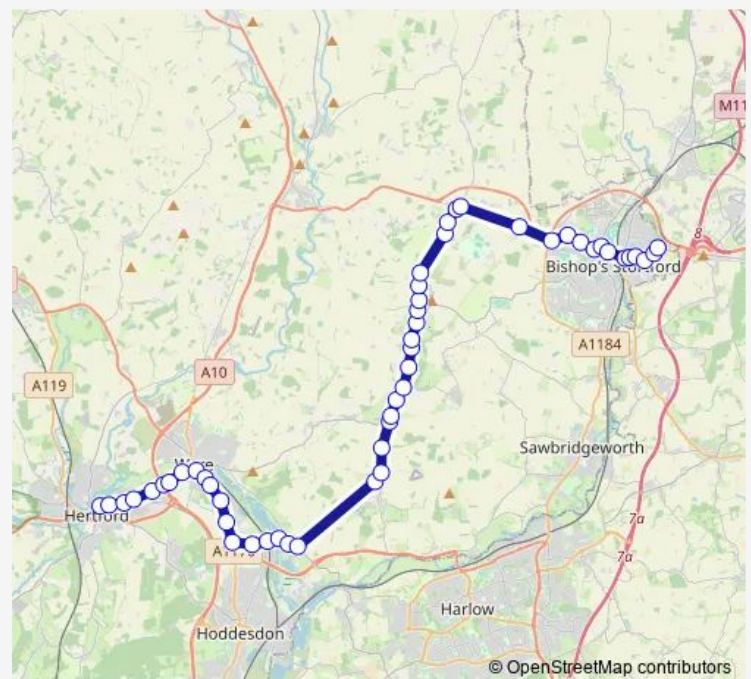

The Nags Head PH

Anglo European College

Hillside

Dane Street

Interchange

Potter Street

Bridge Street

The Causeway

The Smithy

Nags Head PH

Lordship Farm

Route schedule

Birchwood High School — Bus Station

Monday 06:10-15:50

Tuesday 06:10-15:50

Wednesday 06:10-15:50

Thursday 06:10-15:50

Friday 06:10-15:50

Saturday —

Sunday —

Route info

Direction: Birchwood High School

Stops: 55

Trip Duration: 1 hour 5 min

■ 35C — Bishops Stortford Schools - Hertford

Spindle Bridge

Ye Olde Red Lion

Village Hall

Almshouses

Ash Meadow

Broadfield Way

Station Road