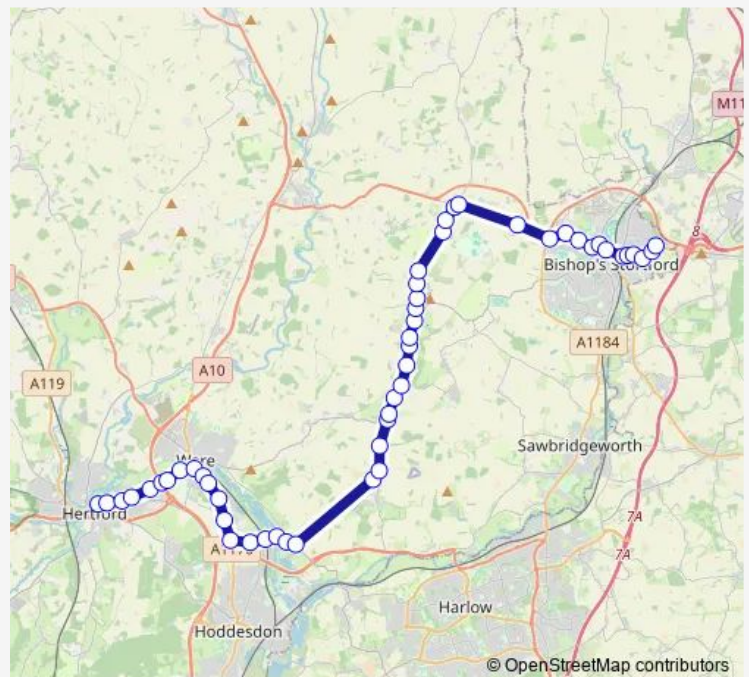

The Nags Head PH

Anglo European College

Hillside

Dane Street

Interchange

Potter Street

Bridge Street

The Causeway

The Smithy

Nags Head PH

Lordship Farm

Route schedule

Birchwood High School — Bus Station

Monday 06:10-15:50

Tuesday 06:10-15:50

Wednesday 06:10-15:50

Thursday 06:10-15:50

Friday 06:10-15:50

Saturday —

Sunday —

Route info

Direction: Birchwood High School

Stops: 55

Trip Duration: 1 hour 18 min

■ 35C — Bishop's Stortford Schools - Hertford

Spindle Bridge

Ye Olde Red Lion

Village Hall

Almshouses

Ash Meadow

Broadfield Way

Station Road