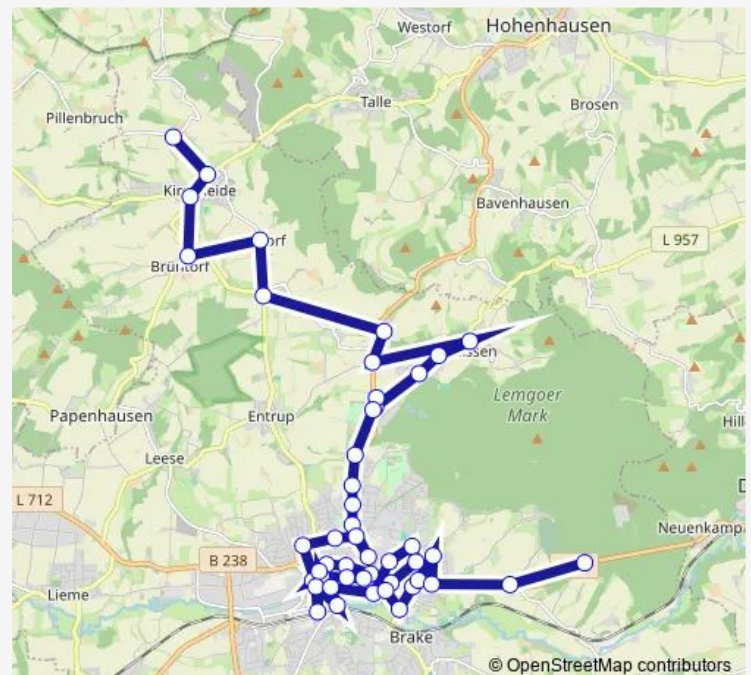

Lemgo, Richard-Wagner-Straße

### Route schedule

Le-Welstorf — Kt-Talle, Albernberg

Monday 19:45-21:45

Tuesday 19:45-21:45

Wednesday 19:45-21:45

Thursday 19:45-21:45

Friday 19:45-23:45

Saturday 16:45-23:45

### Route info

Direction: Le-Welstorf

Stops: 53

Trip Duration: 0 hour 30 min

■ Ast1

BusMaps

Lemgo, Gosebrede

Lemgo, Finanzamt