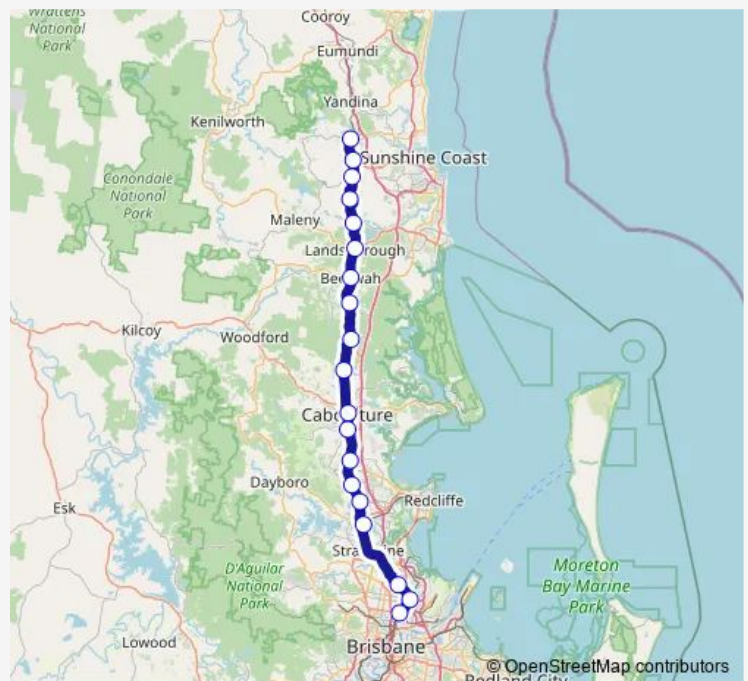

Northgate station, platform 1

Eagle Junction station, platform 1

Route schedule

Nambour station, platform 2 — Eagle Junction station, platform 1

Monday —

Tuesday —

Wednesday —

Thursday —

Friday —

Saturday —

Sunday

07:38

Route info

Direction: Nambour station, platform 2

Stops: 19

Trip Duration: 1 hour 41 min

■ NACA — Nambour line - Caboolture line

Direction

Nambour station, platform 1 — Eagle Junction station, platform 1

19 stops

[Open route schedule](#)

Nambour station, platform 1

Woombye station, platform 1

Palmwoods station, platform 1

Eudlo station, platform 1

Mooloolah station, platform 1

Landsborough station, platform 2

Beerwah station, platform 1

Glass House Mountains station, platform 1

Beerburrum station, platform 1

Elimbah station, platform 1