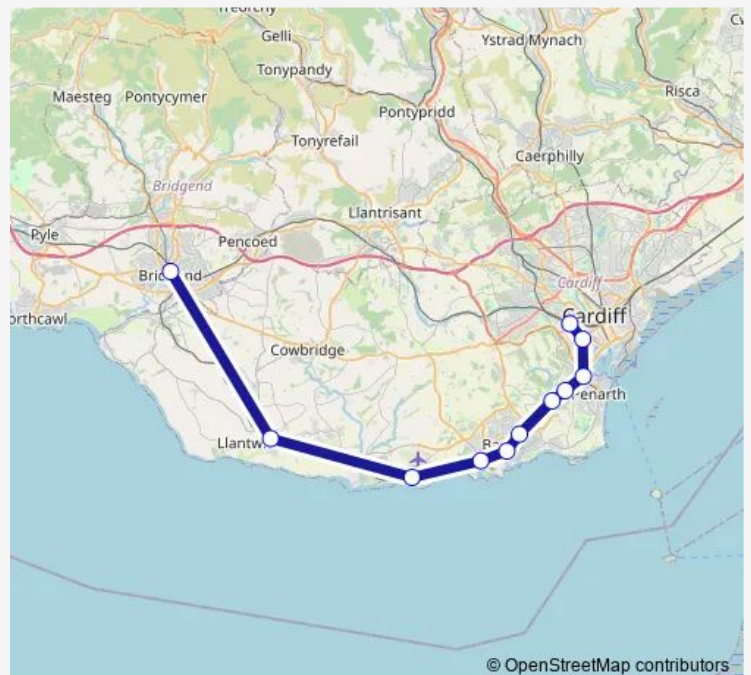

Rail Aw:Nnp->Bgn AW train service from NNP to Bgn

[Go to website](#)

Direction

Ninian Park — Bridgend

11 stops

[Open route schedule](#)

Ninian Park

Grangetown (Cardiff)

Cogan

Eastbrook

Dinas Powys

Cadoxton

Barry Docks

Barry

Rhoose

Llantwit Major

Bridgend

Route schedule

Ninian Park — Bridgend

Monday —

Tuesday —

Wednesday —

Thursday —

Friday —

Saturday —

Sunday 08:39-20:40

Route info

Direction: Ninian Park

Stops: 11

Trip Duration: 0 hour 59 min

■ Aw:Nnp->Bgn — AW train service from NNP to Bgn