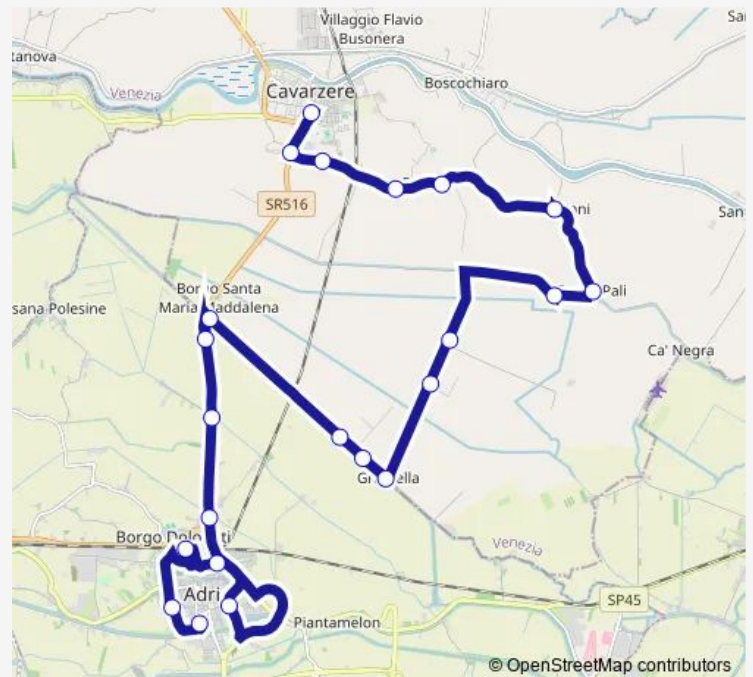

Cavarzere Ca' Labia

Route schedule

Adria Ospedale — Cavarzere

Monday 13:42

Tuesday 13:42

Wednesday 13:42

Thursday 13:42

Friday 13:42

Saturday 13:42

Sunday —

Route info

Direction: Adria Ospedale

Stops: 22

Trip Duration: 0 hour 40 min

83e — Cavarzere - Adria Ospedale

Direction

Cavarzere — Adria Ospedale

21 stops

[Open route schedule](#)

Cavarzere

Cavarzere Ca' Labia

Cavarzere Tartaro

Cavarzere Madonne

Cavarzere Ca' Tron

Route schedule

Cavarzere — Adria Ospedale

Monday 07:20

Tuesday 07:20

Wednesday 07:20

Thursday 07:20

Friday 07:20

Saturday 07:20