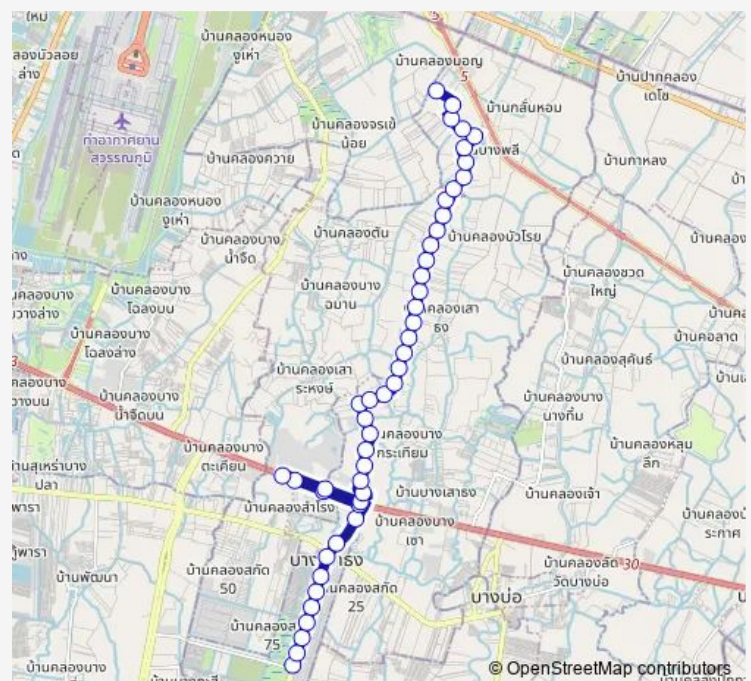

จุดขึ้นลง;visual stop

จุดขึ้นลง;visual stop

จุดขึ้นลง;visual stop

Route schedule

จุดขึ้นลง;visual stop — จุดขึ้นลง;visual stop

Monday 00:00

Tuesday 00:00

Wednesday 00:00

Thursday 00:00

Friday 00:00

Saturday 00:00

Sunday 00:00

Route info

Direction: จุดขึ้นลง;visual stop

Stops: 47

Trip Duration: 1 hour 32 min

จุดขึ้นลง;visual stop

จุดขึ้นลง;visual stop

จุดขึ้นลง;visual stop

จุดขึ้นลง;visual stop

จุดขึ้นลง;visual stop

จุดขึ้นลง;visual stop

จุดขึ้นลง;visual stop

จุดขึ้นลง;visual stop