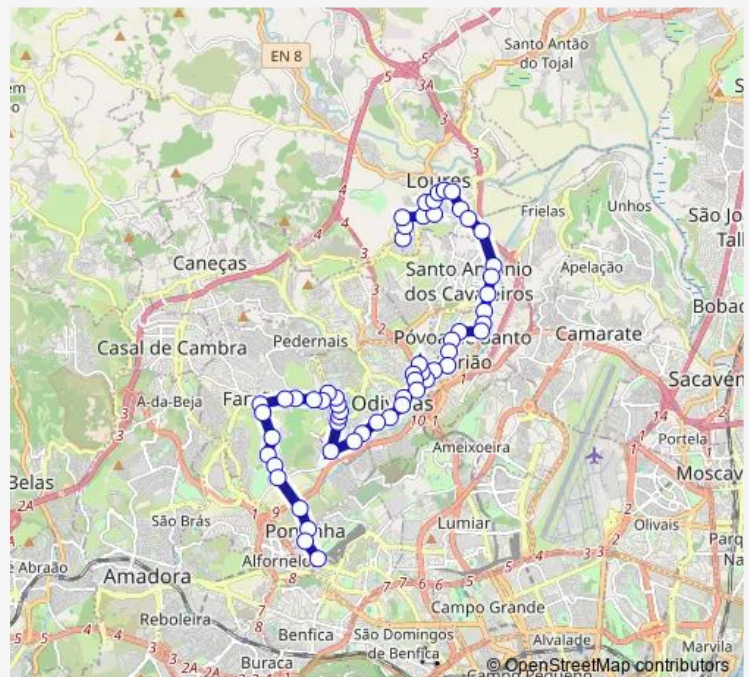

Bus 206 - Loures (Centro Comercial) - Pontinha (Metro)

[Go to website](#)

Direction

Loures (Centro Comercial) — Pontinha (Metro)

57 stops

[Open route schedule](#)

Loures (Centro Comercial)

Loures (Hospital Beatriz Ângelo) Consultas Externa

Póvoa Sto Adrião (Zona Industrial)

Póvoa Sto Adrião (R Luís Camões) Mármore

Bº Sete Castelos (R Luís Camões) Conservatório

Casal Previlégio (R M Craveiro Lopes) Fte Mercado

Route schedule

Loures (Centro Comercial) — Pontinha (Metro)

Monday	05:06-00:46 ⁺¹
Tuesday	05:06-00:46 ⁺¹
Wednesday	05:06-00:46 ⁺¹
Thursday	05:06-00:46 ⁺¹
Friday	05:06-00:46 ⁺¹
Saturday	05:11-00:46 ⁺¹
Sunday	05:11-00:46 ⁺¹

Route info

Direction: Loures (Centro Comercial)

Stops: 57

Trip Duration: 1 hour 0 min

206 - Loures (Centro Comercial) - Pontinha (Metro)

Casal Previlégio (R M Craveiro Lopes) Esc Preparat

Casal Previlégio (R M Craveiro Lopes) Fte Cemitéri

Odivelas (R Norberto Oliveira)