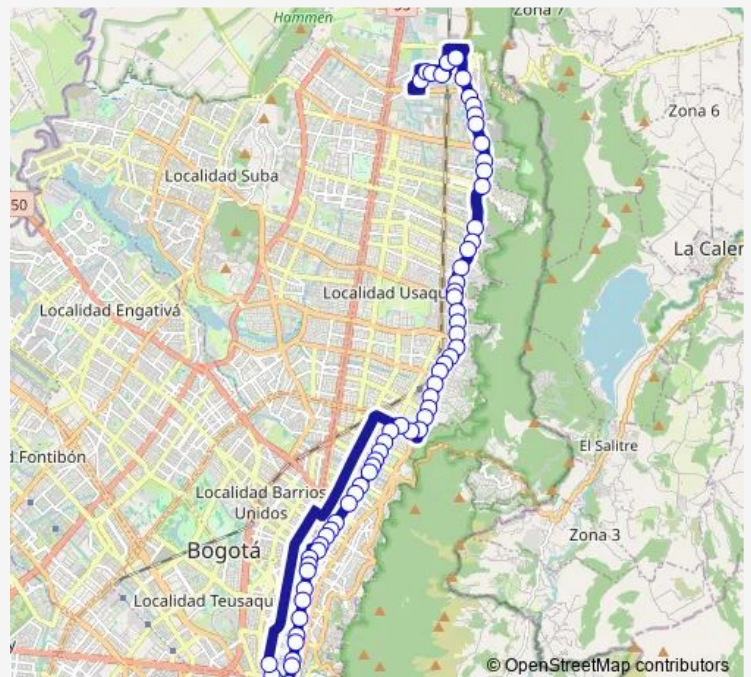

### Route schedule

AK 19 - CL 39b — KR 16 - CL 185

Monday	05:17-00:43 <sup>+1</sup>
Tuesday	05:17-00:43 <sup>+1</sup>
Wednesday	05:17-00:43 <sup>+1</sup>
Thursday	05:17-00:43 <sup>+1</sup>
Friday	05:17-00:43 <sup>+1</sup>
Saturday	05:17-00:43 <sup>+1</sup>
Sunday	05:17-00:43 <sup>+1</sup>

### Route info

Direction: AK 19 - CL 39b

Stops: 68

Trip Duration: 1 hour 16 min

544B

BusMaps

AK 15 - CL 90

AK 15 - CL 93a