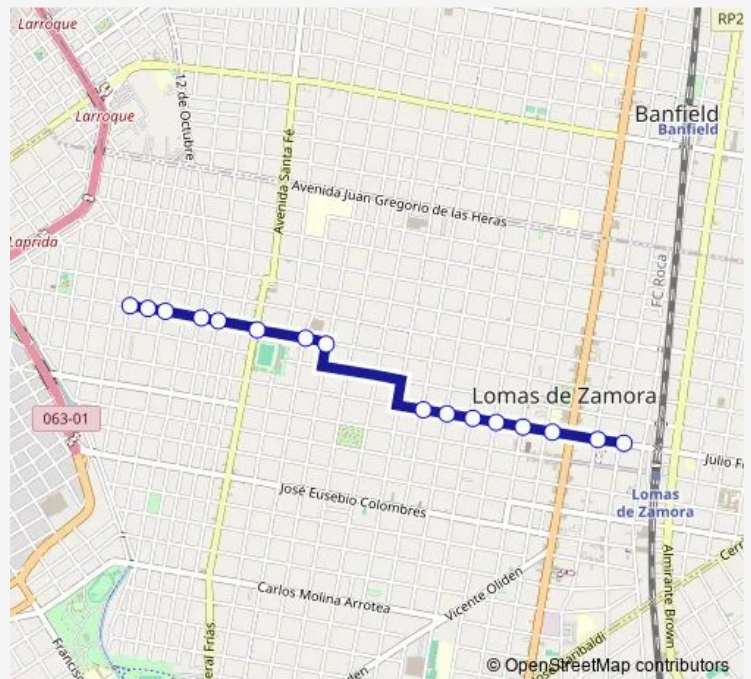

José Ignacio Gorriti 300-376

José Ignacio Gorriti 201-299

José Ignacio Gorriti 137-199

Route schedule

Francisco Portela 2402-2500 — Pasaje Benítez 101

Monday 05:00-23:40

Tuesday 05:00-23:40

Wednesday 05:00-23:40

Thursday 05:00-23:40

Friday 05:00-23:40

Saturday 05:00-23:40

Sunday 05:00-23:40

Route info

Direction: Francisco Portela 2402-2500

Stops: 22

Trip Duration: 0 hour 50 min

544B — Jmldzm544

Direction

Mariano Boedo 101-199 — Francisco Portela 2301-2399

16 stops

[Open route schedule](#)

Mariano Boedo 101-199

Mariano Boedo 201-299

Mariano Boedo 431-499

Monday 05:00-23:40

Tuesday 05:00-23:40

Wednesday 05:00-23:40

Thursday 05:00-23:40

Friday 05:00-23:40

Saturday 05:00-23:40

Sunday 05:00-23:40

Route info