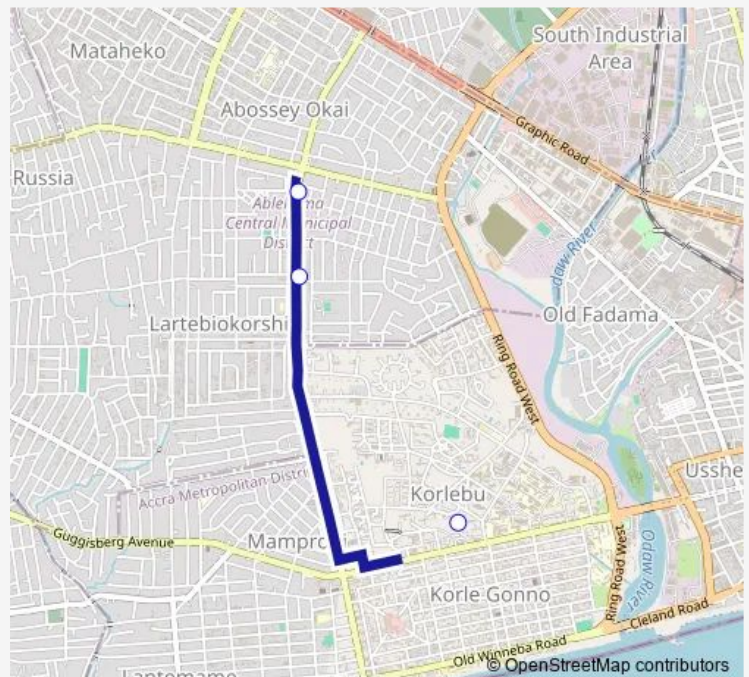

## Bus 544B Korle Bu Station to Zongo Junction

[Go to website](#)

### Direction

Terminal Korle Bu Station — Terminal Zongo Junction

3 stops

[Open route schedule](#)

Terminal Korle Bu Station

Blacksmith

Terminal Zongo Junction

### Route schedule

Terminal Korle Bu Station — Terminal Zongo Junction

Monday 11:57

Tuesday 11:57

Wednesday 11:57

Thursday 11:57

Friday 11:57

Saturday 11:57

### Route info

Direction: Terminal Korle Bu Station

Stops: 3

Trip Duration: 0 hour 50 min

■ 544B — Korle Bu Station to Zongo Junction

544B Bus time schedules and route maps are available in an offline PDF at [busmaps.com](https://busmaps.com). Use the [busmaps.com](https://busmaps.com) website to see live bus times, train schedule or subway schedule, and step-by-step directions for all public transit in Accra