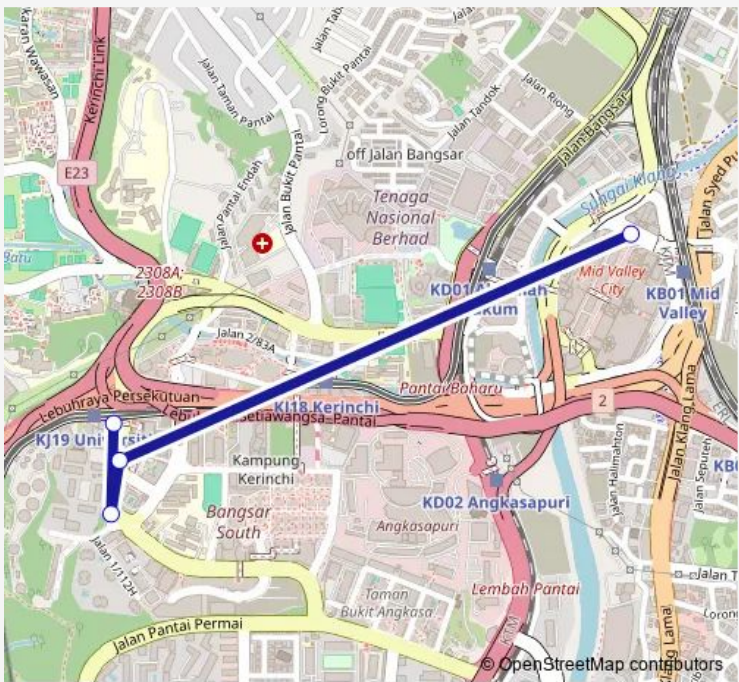

Bus T631 Stesen LRT Universiti

[Go to website](#)

Direction
 Mid Valley North Court, Lingkaran Syed Putra — Stesen LRT Universiti, Jalan Kerinchi
 4 stops
[Open route schedule](#)

- Mid Valley North Court, Lingkaran Syed Putra
- Gerai Makan, Jalan Kerinchi
- Jalan Kerinchi (Bangsar South)
- Stesen LRT Universiti, Jalan Kerinchi

Route schedule
 Mid Valley North Court, Lingkaran Syed Putra — Stesen LRT Universiti, Jalan Kerinchi

Monday	06:00
Tuesday	06:00
Wednesday	06:00
Thursday	06:00
Friday	06:00
Saturday	06:00
Sunday	06:00

Route info
 Direction: Mid Valley North Court, Lingkaran Syed Putra
 Stops: 4
 Trip Duration: 17 hour 0 min

Direction

Stesen LRT Universiti, Jalan Kerinchi — Mid Valley North Court, Lingkaran Syed Putra

2 stops

[Open route schedule](#)

Stesen LRT Universiti, Jalan Kerinchi

Mid Valley North Court, Lingkaran Syed Putra

Route schedule

Stesen LRT Universiti, Jalan Kerinchi — Mid Valley North Court, Lingkaran Syed Putra

Monday 06:00

Tuesday 06:00

Wednesday 06:00

Thursday 06:00

Friday 06:00

Saturday 06:00