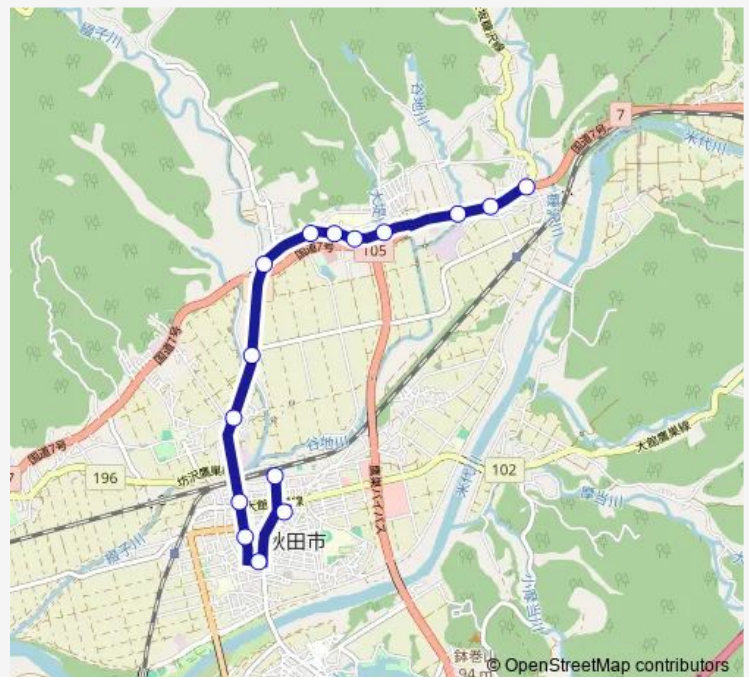

Direction

糠沢 — 鷹巣駅前

15 stops

[Open route schedule](#)

糠沢
 糠沢駅入口
 昭和前
 大堤神社前
 鷹巣技術専門学校前
 綴子小学校前
 綴子坂下
 綴子
 南綴子
 田中
 鷹巣大町
 大町一丁目
 横町
 北秋田市民ふれあいプラザ前
 鷹巣駅前

Route schedule

糠沢 — 鷹巣駅前

Monday	07:10
Tuesday	07:10
Wednesday	07:10
Thursday	07:10
Friday	07:10
Saturday	07:32
Sunday	07:32

Route info

Direction: 糠沢

Stops: 15

Trip Duration: 0 hour 18 min

糠沢鷹巣 Bus time schedules and route maps are available in an offline PDF at busmaps.com. Use the busmaps.com website to see live bus times, train schedule or subway schedule, and step-by-step directions for all public transit in Kita-Akita

The schedule is provided in the local timezone. Times with "(+1)" indicate departures on the next day.

PDF file created on 2025-02-26

2024 BusMaps.com - All Rights Reserved