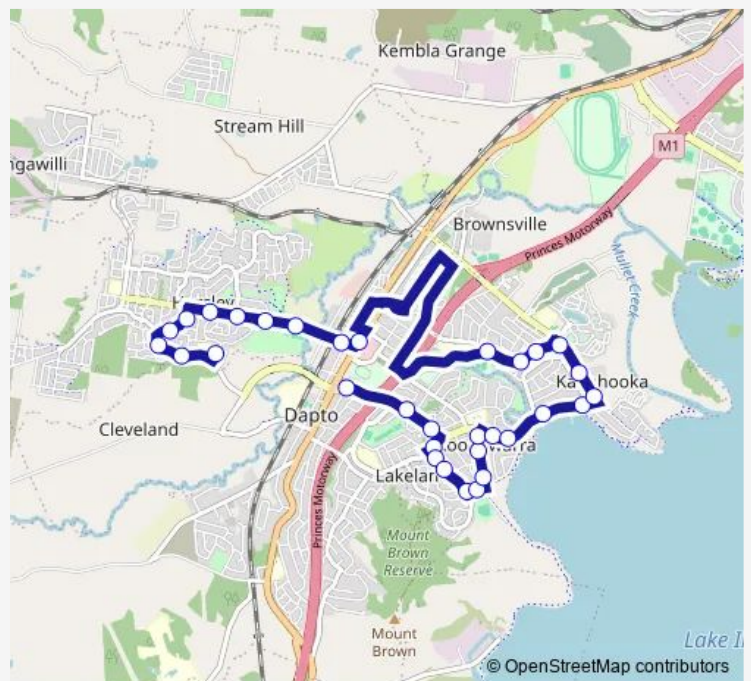

Kanahooka Rd After Lakeside Dr

Kanahooka Rd Before Hoyt St

Kanahooka Rd Before Thirroul Rd

Thirroul Rd Opp Tait Av

Thirroul Rd Before Fields St

Route schedule

Fowlers Rd After Heininger St — Dapto Public School, Sierra Dr

Monday	08:22
Tuesday	08:22
Wednesday	08:22
Thursday	08:22
Friday	08:22
Saturday	—
Sunday	—

Route info

Direction: Fowlers Rd After Heininger St

Stops: 32

Trip Duration: 0 hour 28 min

S085 — Fowlers Rd af Heininger St to Dapto PS via Kanahooka Rd

Route schedule

Dapto Public School, Sierra Dr — Marshall St At Cleveland St

Monday 15:00

Tuesday 15:00

Wednesday 15:00

Thursday 15:00

Friday 15:00

Saturday —

Sunday —

Route info

Direction: Dapto Public School, Sierra Dr

Stops: 30

Trip Duration: 0 hour 29 min

Wyndarra Way Opp Kurrawa Cres

Lakelands Dr After Parkside Dr

Fowlers Rd After Lakelands Dr