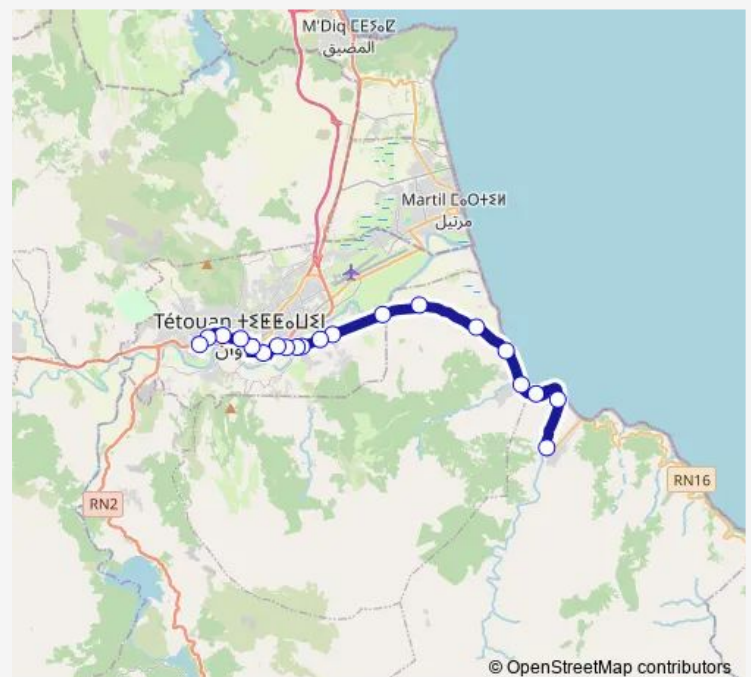

Avenue Moulay Al Hassan Belmechdi

Rif (Rommana)

Route schedule

Amssa — Rif (Rommana)

Monday	06:00-21:57
Tuesday	06:00-21:57
Wednesday	06:00-21:57
Thursday	06:00-21:57
Friday	06:00-21:57
Saturday	06:00-21:57
Sunday	06:00-21:57

Route info

Direction: Amssa

Stops: 20

Trip Duration: 0 hour 53 min

■ L19

BusMaps

Direction

Rif (Rommana) — Amssa

21 stops

[Open route schedule](#)

Rif (Rommana)

Avenue Moulay Al Hassan Belmehdi

Lycée Jaber Ibnou Hayane

Jardin Chellal

Aakbat El Halouf 1

Aakbat El Halouf 2

Route info

Direction: Rif (Rommana)

Stops: 21

Trip Duration: 0 hour 52 min

L19 Bus time schedules and route maps are available in an offline PDF at busmaps.com. Use the busmaps.com website to see live bus times, train schedule or subway schedule, and step-by-step directions for all public transit in Tetouan