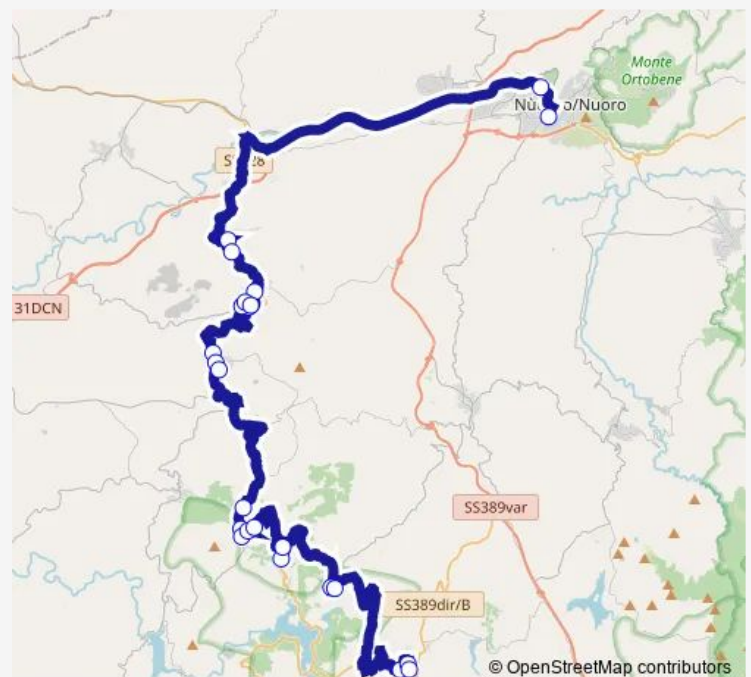

### Route schedule

Gavoi VIA Roma 150 — Olzai

Monday	08:00
Tuesday	08:00
Wednesday	08:00
Thursday	08:00
Friday	08:00
Saturday	08:00
Sunday	—

### Route info

Direction: Gavoi VIA Roma 150

Stops: 9

Trip Duration: 0 hour 30 min

Linea 505 — Sorgono - Lodine - Gavoi - Ollolai - Nuoro