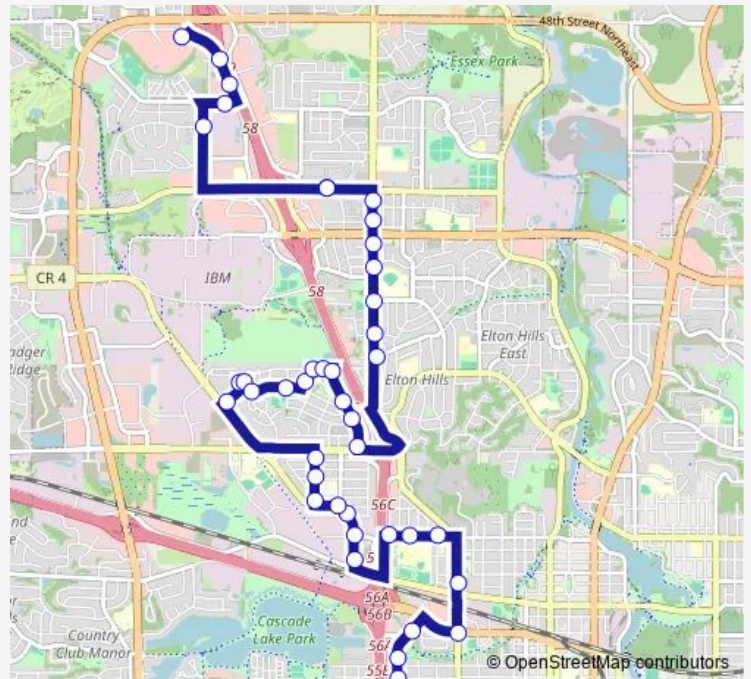

Valleyhigh Drive Northwest and 19th Avenue Northwest

21st Avenue Northwest and Valleyhigh Drive Northwest

17th 1/2 Street Northwest and 21st Avenue Northwest

18th 1/2 Street Northwest and 21st Avenue Northwest

Route schedule

2nd Street Southwest and 7th Avenue Southwest — Near West Frontage Rd and 55th Street Northwest

Monday	—
Tuesday	—
Wednesday	—
Thursday	—
Friday	—
Saturday	07:46-18:46
Sunday	07:46-18:46

Route info

Direction: 2nd Street Southwest and 7th Avenue Southwest

Stops: 45

Trip Duration: 0 hour 31 min

25 Weekend Nb — Route 25 Weekend Northbound

Along 30th Avenue Northwest and East of Valleyhigh Drive Northwest

25th Street Northwest and 30th Avenue Northwest

25th St Northwest and 29th Avenue Northwest

24th Street Northwest and 28th 1/2 Avenue Northwest

24th Street Northwest and 25th Avenue Northwest

24th Avenue Northwest and 25th Street Northwest