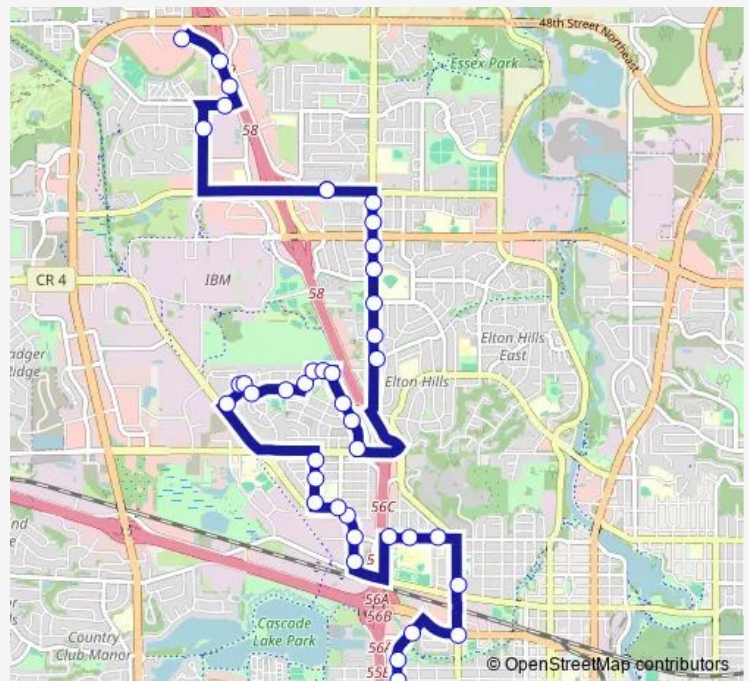

Valleyhigh Drive Northwest and 15th Street Northwest

Valleyhigh Drive Northwest and 19th Avenue Northwest

21st Avenue Northwest and Valleyhigh Drive Northwest

17th 1/2 Street Northwest and 21st Avenue Northwest

18th 1/2 Street Northwest and 21st Avenue Northwest

Route schedule

2nd Street Southwest and 7th Avenue Southwest — Near West Frontage Rd and 55th Street Northwest

Monday	—
Tuesday	—
Wednesday	—
Thursday	—
Friday	—
Saturday	07:46-18:46
Sunday	07:46-18:46

Route info

Direction: 2nd Street Southwest and 7th Avenue Southwest

Stops: 45

Trip Duration: 0 hour 31 min

25 Weekend NB — Route 25 Weekend Northbound

Along 30th Avenue Northwest and East of Valleyhigh Drive Northwest

25th Street Northwest and 30th Avenue Northwest

25th St Northwest and 29th Avenue Northwest

24th Street Northwest and 28th 1/2 Avenue Northwest

24th Street Northwest and 25th Avenue Northwest

24th Avenue Northwest and 25th Street Northwest