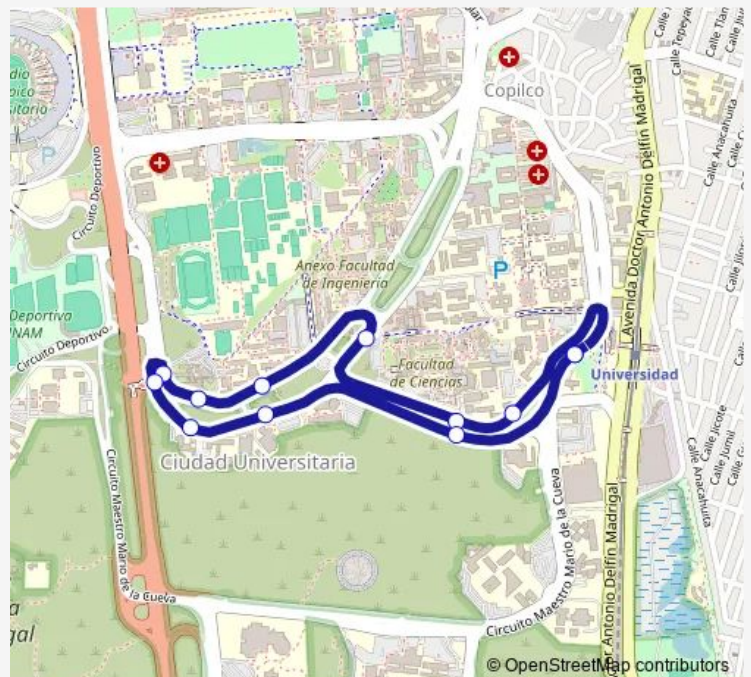

Direction

Base Metro Universidad — Base Metro Universidad

12 stops

[Open route schedule](#)

Base Metro Universidad

Química Conjunto D y E

Facultad de Ciencias Alumnos

Facultad de Ciencias Profesores

Route schedule

Base Metro Universidad — Base Metro Universidad

Monday	00:00
Tuesday	00:00
Wednesday	00:00
Thursday	00:00
Friday	00:00
Saturday	00:00
Sunday	—

Route info

Direction: Base Metro Universidad

Stops: 12

Trip Duration: 0 hour 44 min

PUMA2 — Metro Universidad - Metrobús Cu

PUMA2 Bus time schedules and route maps are available in an offline PDF at busmaps.com. Use the busmaps.com website to see live bus times, train schedule or subway schedule, and step-by-step directions for all public transit in Mexico City