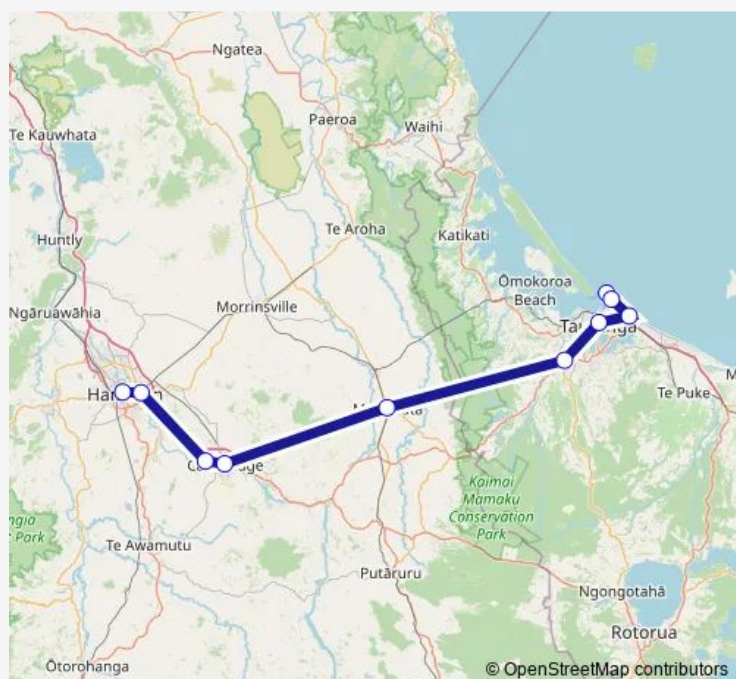

Bus Hamilton - Central - Mount Maunganui (Tauranga)

[Go to website](#)

Direction

Mount Maunganui (Tauranga) — Hamilton - Central

10 stops

[Open route schedule](#)

Mount Maunganui (Tauranga)

Pacific Coast Lodge (Tauranga)

Bayfair (Tauranga)

Tauranga

Tauriko

Matamata

Cambridge

St Peters School (Cambridge)

Waikato University (Hamilton)

Hamilton - Central

Route schedule

Mount Maunganui (Tauranga) — Hamilton - Central

Monday 14:15

Tuesday 14:15

Wednesday 14:15

Thursday 14:15

Friday 14:15

Saturday 14:15

Sunday 14:15

Route info

Direction: Mount Maunganui (Tauranga)

Stops: 10

Trip Duration: 2 hour 45 min

Hamilton - Central - Mount Maunganui (Tauranga)

Bus time schedules and route maps are available in an offline PDF at busmaps.com. Use the busmaps.com website to see live bus times, train schedule or subway schedule, and step-by-step directions for all public transit in Tauranga