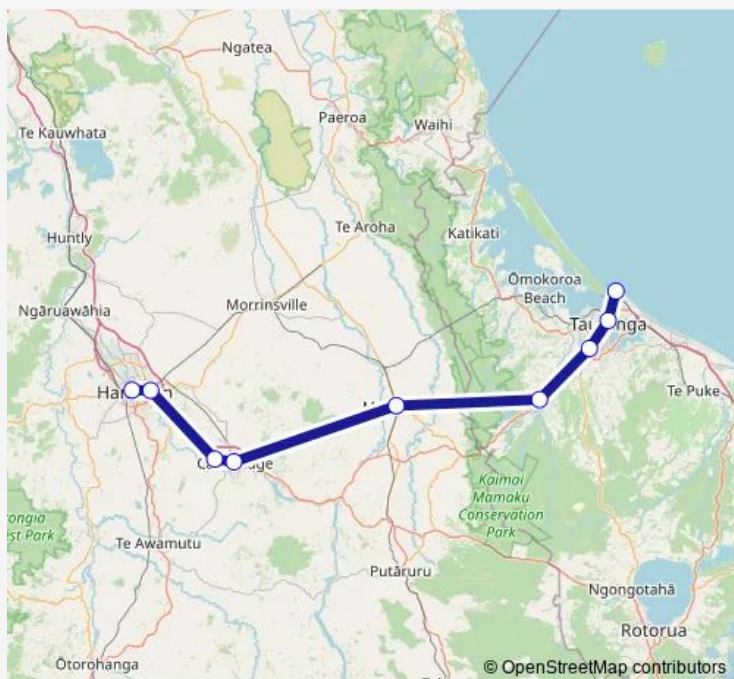

Bus Hamilton - Central - Mount Maunganui (Tauranga)

[Go to website](#)

Direction

Hamilton - Central — Mount Maunganui (Tauranga)

9 stops

[Open route schedule](#)

Hamilton - Central

Waikato University (Hamilton)

St Peters School (Cambridge)

Cambridge

Matamata

Lower Kaimai

Greerton (Tauranga)

Tauranga

Mount Maunganui (Tauranga)

Route schedule

Hamilton - Central — Mount Maunganui (Tauranga)

Monday 12:00

Tuesday 12:00

Wednesday 12:00

Thursday 12:00

Friday 12:00

Saturday 12:00

Sunday 12:00

Route info

Direction: Hamilton - Central

Stops: 9

Trip Duration: 2 hour 10 min

Hamilton - Central - Mount Maunganui (Tauranga)

Bus time schedules and route maps are available in an offline PDF at busmaps.com. Use the busmaps.com website to see live bus times, train schedule or subway schedule, and step-by-step directions for all public transit in Hamilton