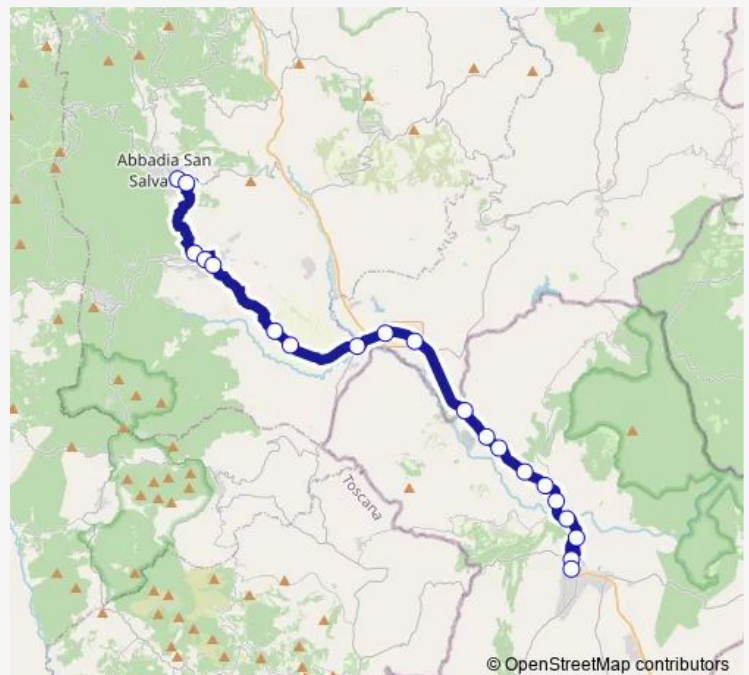

Acquapendente | Via Cassia Via Marconi # f996

Acquapendente | Ist. Omnicomprensivo Leonardo DA Vinci # f847

Route schedule

Abbadia (SI) | Piazza Repubblica # f965 — Acquapendente | Ist. Omnicomprensivo Leonardo DA Vinci # f847

Monday	11:50-18:20
Tuesday	11:50-18:20
Wednesday	11:50-18:20
Thursday	11:50-18:20
Friday	11:50-18:20
Saturday	11:50-18:20
Sunday	11:20

Route info

Direction: Abbadia (SI) | Piazza Repubblica # f965

Stops: 20

Trip Duration: 0 hour 35 min

Abbadia San Salvatore - Acquapendente # Ac33d

Bus time schedules and route maps are available in an offline PDF at busmaps.com. Use the busmaps.com website to see live bus times, train schedule or subway schedule, and step-by-step directions for all public transit in Piancastagnaio