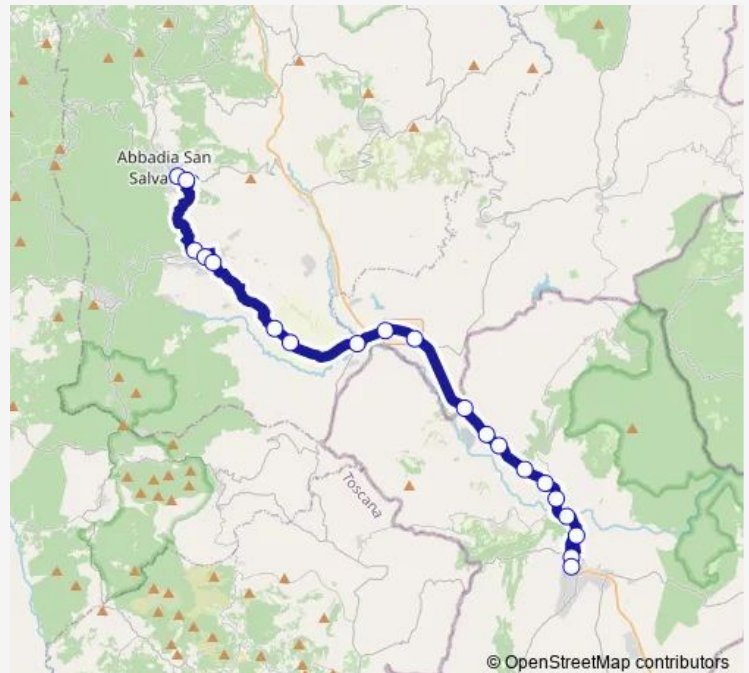

Bus **Abbadia San Salvatore - Acquapendente # Ac33d**

[Go to website](#)

Direction

ABBADIA (SI) | Piazza Repubblica # f965 — ACQUAPENDENTE | Ist. OMNICOMPRESIVO LEONARDO DA VINCI # f847

20 stops

[Open route schedule](#)

Route schedule

ABBADIA (SI) | Piazza Repubblica # f965 — ACQUAPENDENTE | Ist. OMNICOMPRESIVO LEONARDO DA VINCI # f847

Monday	11:50-18:20
Tuesday	11:50-18:20
Wednesday	11:50-18:20
Thursday	11:20-18:20
Friday	11:50-18:20
Saturday	11:50-18:20
Sunday	11:20

Route info

Direction: ABBADIA (SI) | Piazza Repubblica # f965

Stops: 20

Trip Duration: 0 hour 40 min

Bus time schedules and route maps are available in an offline PDF at busmaps.com. Use the busmaps.com website to see live bus times, train schedule or subway schedule, and step-by-step directions for all public transit in Piancastagnaio

The schedule is provided in the local timezone. Times with "(+1)" indicate departures on the next day.

PDF file created on 2024-12-21

2024 BusMaps.com - All Rights Reserved