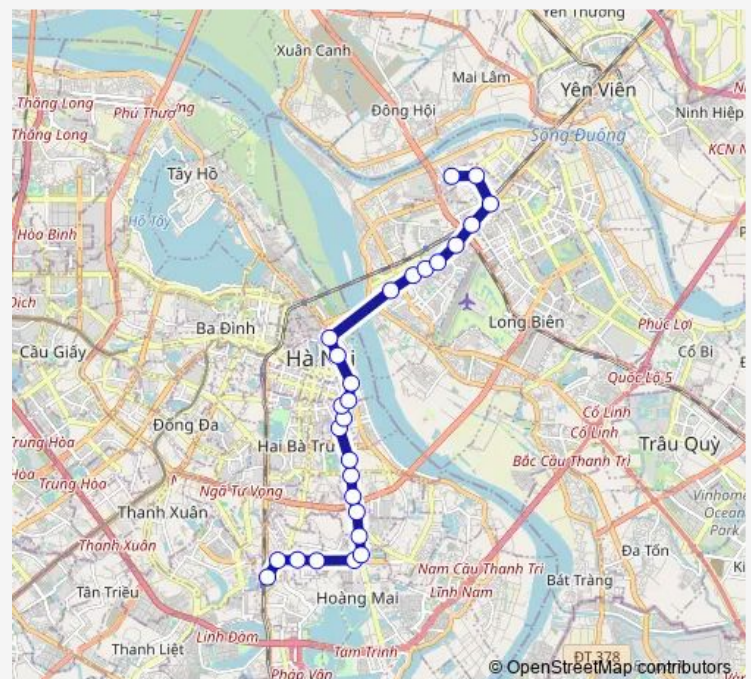

### Route schedule

Stop\_06b\_2\_S27 — Stop\_42\_1\_S27

Monday 06:30-19:40

Tuesday 06:30-19:40

Wednesday 06:30-19:40

Thursday 06:30-19:40

Friday 06:30-19:40

Saturday 06:30-19:40

### Route info

Direction: Stop\_06b\_2\_S27

Stops: 27

Trip Duration: 0 hour 58 min

Route\_42\_1

BusMaps

Stop\_10a\_1\_S6

Stop\_10a\_1\_S7