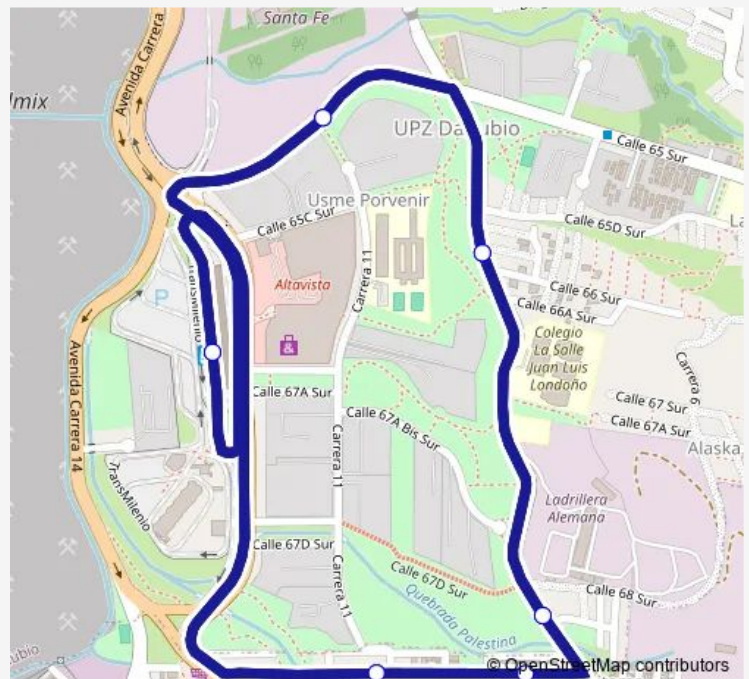

Direction

Portal Usme - 3-6 Danubio — CL 68B Sur - KR 8a

6 stops

[Open route schedule](#)

Portal Usme - 3-6 Danubio

Portal Usme - 3-13 Nebraska

CL 65 Sur - KR 1 Este

KR 7H - CL 65gbis Sur

TV 7B - CL 68 Sur

CL 68B Sur - KR 8a

Route schedule

Portal Usme - 3-6 Danubio — CL 68B Sur - KR 8a

Monday	04:00-23:25
Tuesday	04:00-23:25
Wednesday	04:00-23:25
Thursday	04:00-23:25
Friday	04:00-23:25
Saturday	04:00-23:25
Sunday	—

Route info

Direction: Portal Usme - 3-6 Danubio

Stops: 6

Trip Duration: 0 hour 23 min

3-13 Bus time schedules and route maps are available in an offline PDF at busmaps.com. Use the busmaps.com website to see live bus times, train schedule or subway schedule, and step-by-step directions for all public transit in Bogota