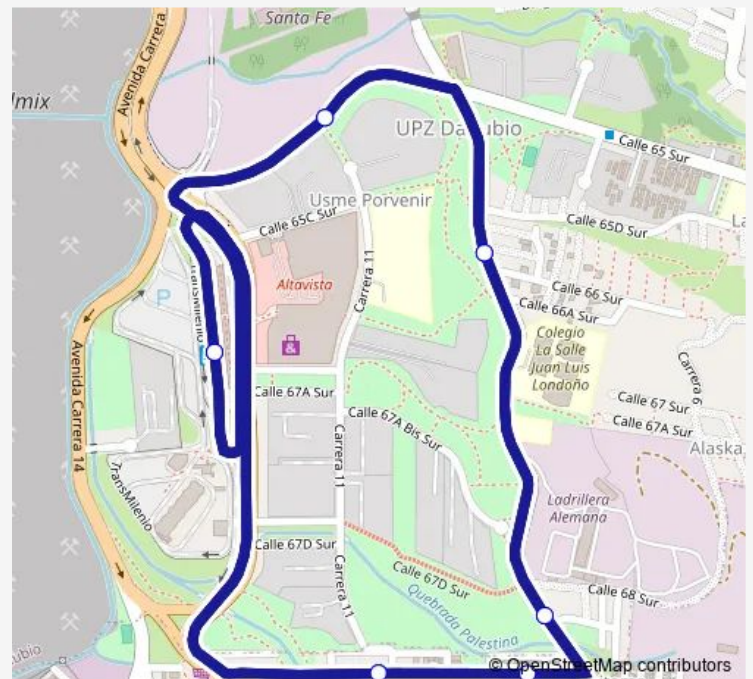

TV 7B - CL 68 Sur

CL 68B Sur - KR 8A

Route schedule

Portal Usme - 3-6 Danubio — CL 68B Sur - KR 8A

Monday 04:00-23:25

Tuesday 04:00-23:25

Wednesday 04:00-23:25

Thursday 04:00-23:25

Friday 04:00-23:25

Saturday 04:00-23:25

Sunday —

Route info

Direction: Portal Usme - 3-6 Danubio

Stops: 6

Trip Duration: 0 hour 23 min

3-13 Bus time schedules and route maps are available in an offline PDF at busmaps.com. Use the busmaps.com website to see live bus times, train schedule or subway schedule, and step-by-step directions for all public transit in Bogota