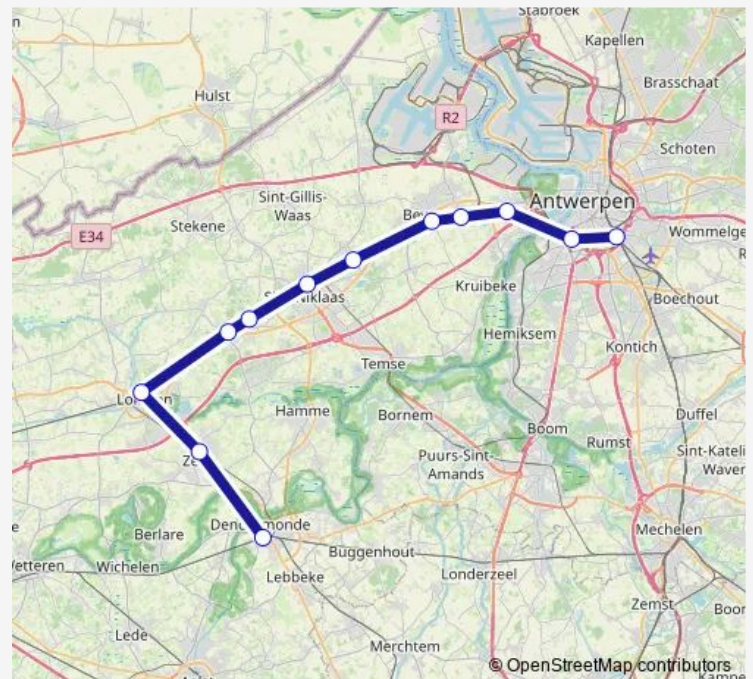

Anvers-Sud

Anvers-Berchem

Route schedule

Termonde — Anvers-Berchem

Monday 06:04-22:04

Tuesday 06:04-22:04

Wednesday 06:04-22:04

Thursday 06:04-22:04

Friday 06:04-22:04

Saturday 07:05-22:05

Sunday 07:05-22:05

Route info

Direction: Termonde

Stops: 12

Trip Duration: 0 hour 58 min

■ S34 — Anvers-Berchem - Termonde

Direction

Anvers-Berchem — Termonde

12 stops

[Open route schedule](#)

Anvers-Berchem

Anvers-Sud

Zwijndrecht

Melsele

Route schedule

Anvers-Berchem — Termonde

Monday	06:01-22:01
Tuesday	06:01-22:01
Wednesday	06:01-22:01
Thursday	06:01-22:01
Friday	06:01-22:01
Saturday	08:00-22:00
Sunday	08:00-22:00

Route info

Direction: Anvers-Berchem