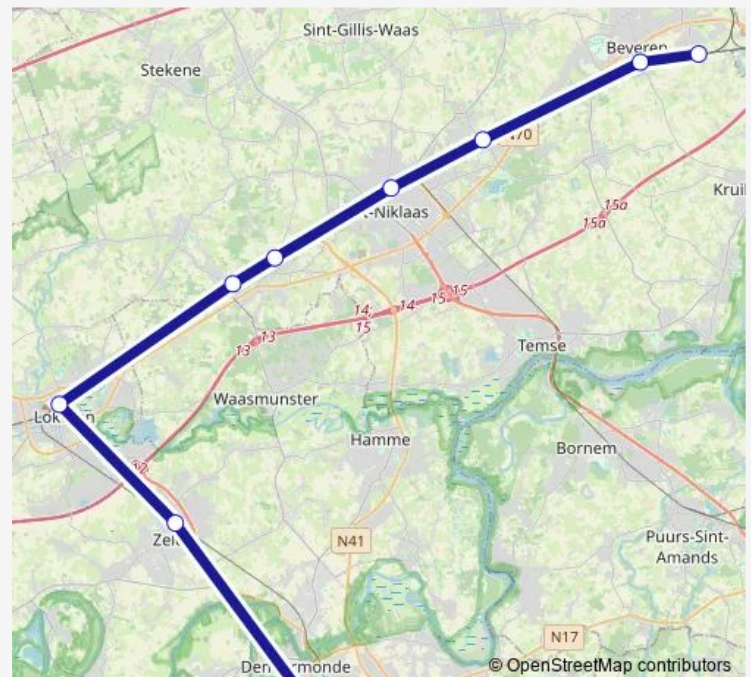

Rail S34 Termonde - Melsele

[Go to website](#)

Direction

Termonde — Melsele

9 stops

[Open route schedule](#)

Termonde

Zele

Lokeren

Sinaai

Belsele

Saint-Nicolas

Nieuwkerken-Waas

Beveren

Melsele

Route schedule

Termonde — Melsele

Monday —

Tuesday —

Wednesday —

Thursday —

Friday —

Saturday 07:05-23:05

Sunday 07:05-23:05

Route info

Direction: Termonde

Stops: 9

Trip Duration: 0 hour 41 min

■ S34 — Termonde - Melsele