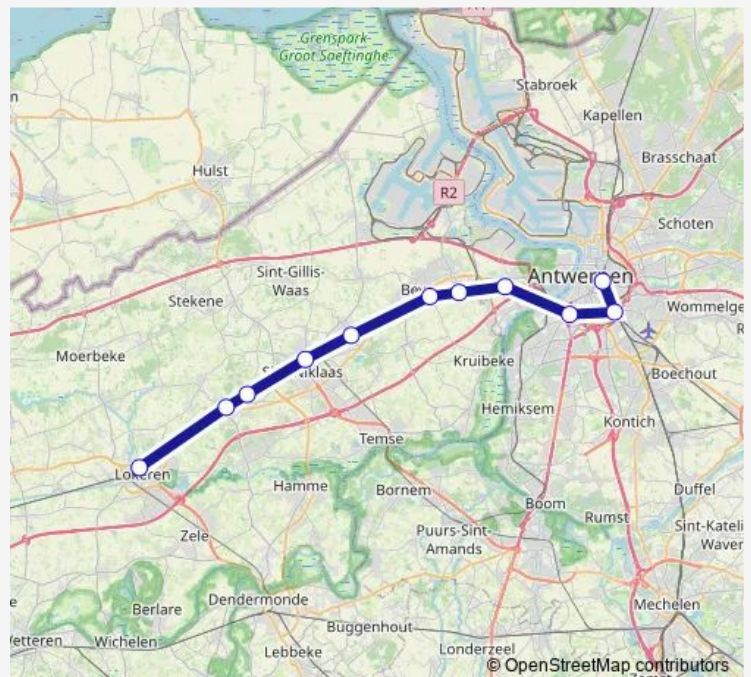

Rail S34 Anvers-Central - Lokeren

[Go to website](#)**Direction**

Anvers-Central — Lokeren

11 stops

[Open route schedule](#)

Anvers-Central

Anvers-Berchem

Anvers-Sud

Zwijndrecht

Melsele

Beveren

Nieuwkerken-Waas

Saint-Nicolas

Belsele

Sinaai

Lokeren

Route schedule

Anvers-Central — Lokeren

Monday 22:54

Tuesday 22:54

Wednesday —

Thursday 22:54

Friday 22:54

Saturday 04:43-22:54

Sunday 04:43-22:54

Route info

Direction: Anvers-Central

Stops: 11

Trip Duration: 0 hour 57 min

■ S34 — Anvers-Central - Lokeren

S34 Rail time schedules and route maps are available in an offline PDF at busmaps.com. Use the busmaps.com website to see live bus times, train schedule or subway schedule, and step-by-step directions for all public transit in Sint-Niklaas