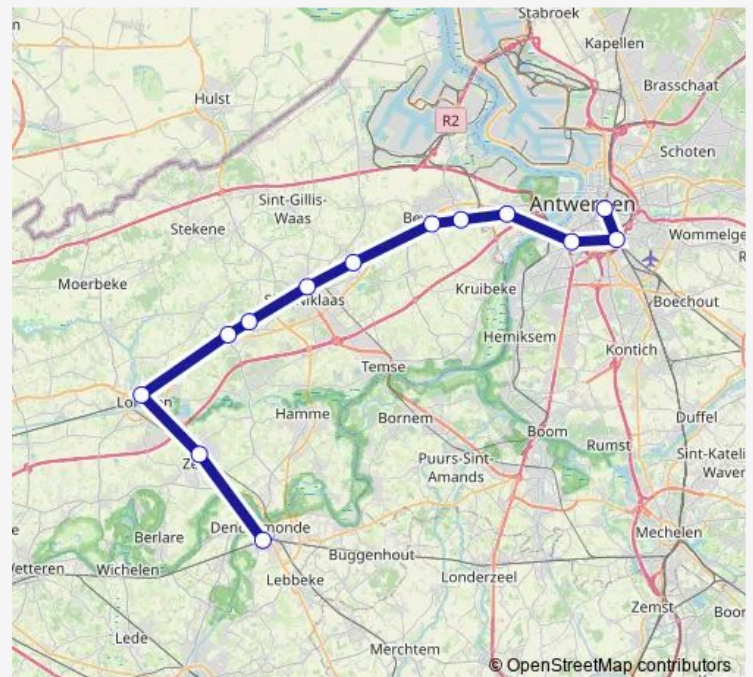

Thursday 07:05-22:05

Friday 07:05-22:05

Saturday 07:05-23:05

Sunday 07:05-23:05

Route info

Direction: Termonde

Stops: 13

Trip Duration: 1 hour 1 min

S34 — Anvers-Central - Termonde

Direction

Anvers-Central — Termonde

13 stops

[Open route schedule](#)

Anvers-Central

Anvers-Berchem

Anvers-Sud

Friday 07:54-21:54

Saturday 05:43-21:54

Sunday 05:43-21:54

Route info

Direction: Anvers-Central

Stops: 13

Trip Duration: 1 hour 12 min

S34 Rail time schedules and route maps are available in an offline PDF at busmaps.com. Use the busmaps.com website to see live bus times, train schedule or subway schedule, and step-by-step directions for all public transit in Sint-Niklaas