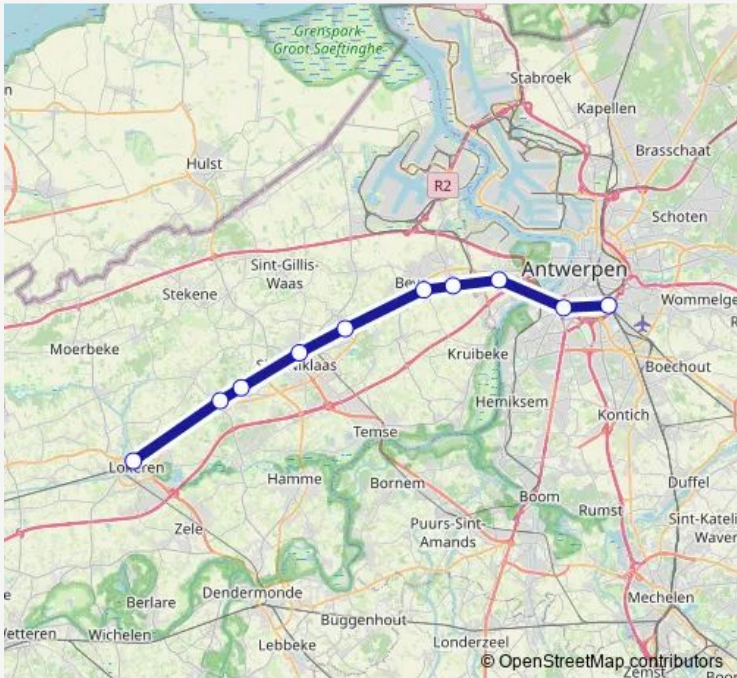

# Rail S34 Anvers-Berchem - Lokeren

[Go to website](#)

**Direction**  
 Lokeren — Anvers-Berchem  
 10 stops  
[Open route schedule](#)

- Lokeren
- Sinaai
- Belsele
- Saint-Nicolas
- Nieuwkerken-Waas
- Beveren
- Melsele
- Zwijndrecht
- Anvers-Sud
- Anvers-Berchem

Route schedule  
 Lokeren — Anvers-Berchem

Monday	05:19-14:55
Tuesday	05:19-14:55
Wednesday	05:19-14:55
Thursday	05:19-14:55
Friday	05:19-14:55
Saturday	—
Sunday	—

Route info  
 Direction: Lokeren  
 Stops: 10  
 Trip Duration: 0 hour 40 min

**S34 — Anvers-Berchem - Lokeren** **BusMaps**

**Direction**

Anvers-Berchem — Lokeren

10 stops

[Open route schedule](#)

Anvers-Berchem

Anvers-Sud

Zwijndrecht

## Route info

Direction: Anvers-Berchem

Stops: 10

Trip Duration: 0 hour 40 min

S34 Rail time schedules and route maps are available in an offline PDF at [busmaps.com](https://busmaps.com). Use the [busmaps.com](https://busmaps.com) website to see live bus times, train schedule or subway schedule, and step-by-step directions for all public transit in Sint-Niklaas