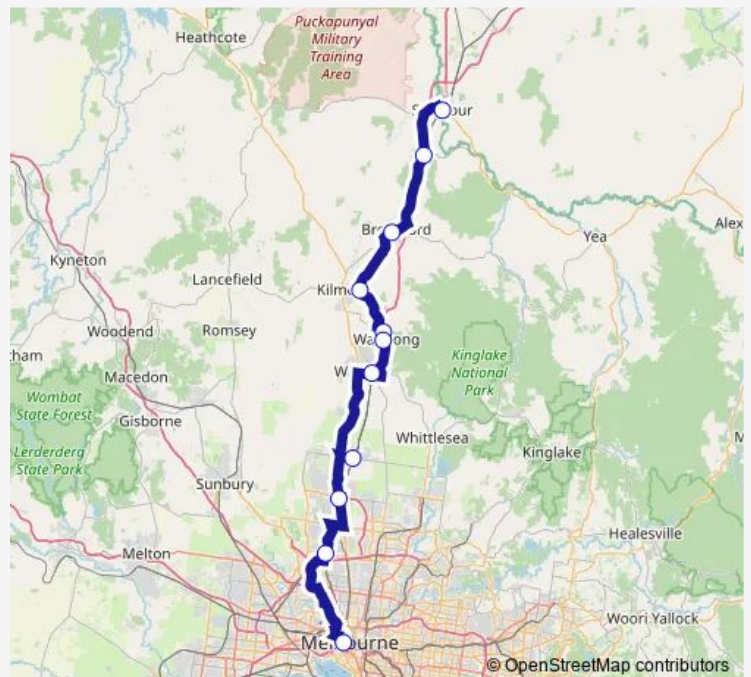

Monday —

Tuesday —

Wednesday 19:53-21:56

Thursday —

Friday —

Saturday —

Sunday —

Route info

Direction:

Stops: 0

Trip Duration: — min

Melbourne - Seymour Via Broadmeadows

Direction

Southern Cross Coach Terminal/Spencer St (Melbourne City) — Seymour Station/Railway PI (Seymour)

12 stops

[Open route schedule](#)

Donnybrook Station/Donnybrook Rd (Donnybrook)

Wallan Station/Station St (Wallan)

Heathcote Junction Station/Rail St (Heathcote Junction)

Wandong Station/Rail St (Wandong)

Kilmore East Station/O'Grady Rd (Kilmore East)

Thursday —

Friday —

Saturday —

Sunday —

Route info

Direction: Seymour Station/Railway Pl (Seymour)

Stops: 11

Trip Duration: 1 hour 23 min