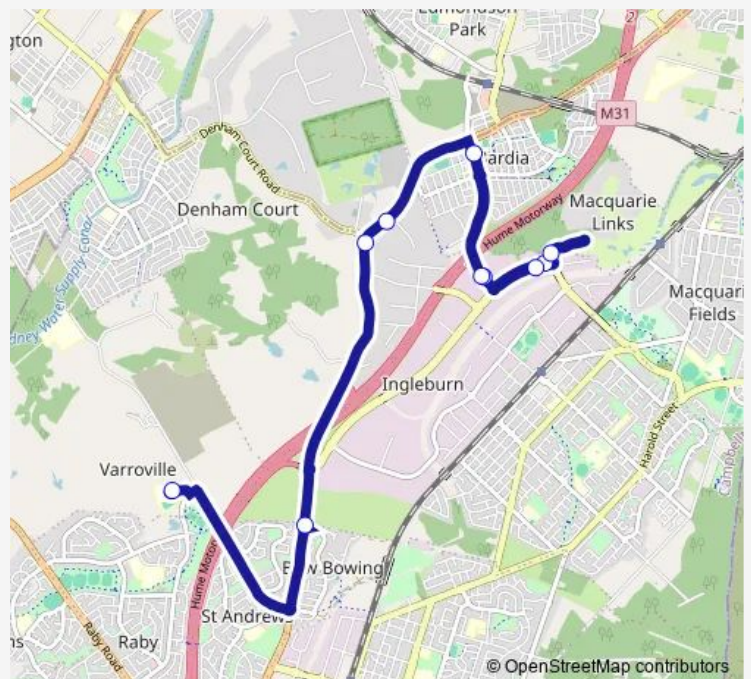

Macdonald Rd Before Williamson Rd

Williamson Rd Before Macquarie Links Dr

Macquarie Links Dr After Williamson Rd

Williamson Rd After Henderson Rd

Macdonald Rd After Williamson Rd

Campbelltown Rd After Blomfield Rd

Campbelltown Rd At Dickson Rd

Campbelltown Rd At Central Park Dr

Mount Carmel High School, School Grounds

Route schedule

Bardia Public School, Macdonald Rd — Mount Carmel High School, School Grounds

Monday	15:06
Tuesday	15:06
Wednesday	15:06
Thursday	15:06
Friday	—
Saturday	—
Sunday	—

Route info

Direction: Bardia Public School, Macdonald Rd

Stops: 10

Trip Duration: 0 hour 29 min

4031 — Bardia PS to Bow Bowling and St Andrews

4031 School Bus time schedules and route maps are available in an offline PDF at [busmaps.com](https://busmaps.com). Use the [busmaps.com](https://busmaps.com) website to see live bus times, train schedule or subway schedule, and step-by-step directions for all public transit in Liverpool