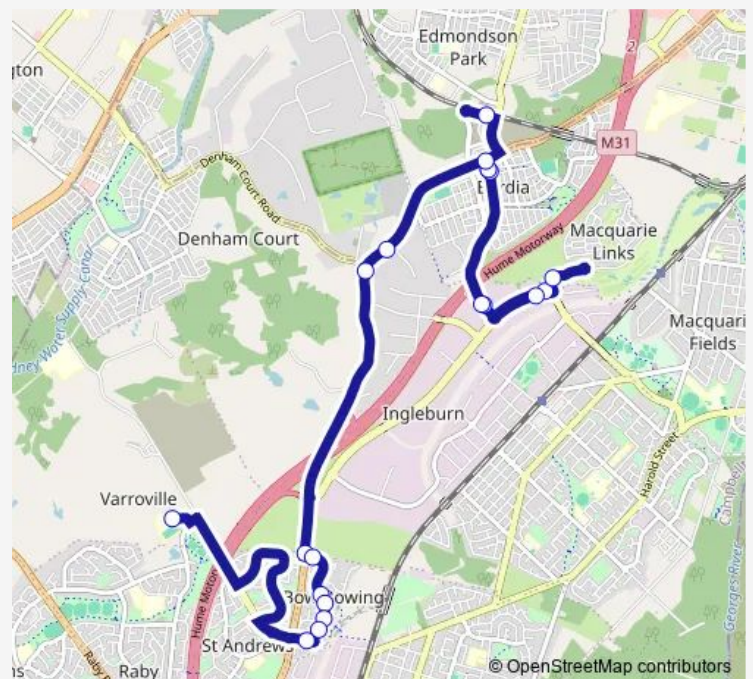

Stops: 20

Trip Duration: 0 hour 29 min

4031 — Bardia PS to Bow Bowling and St Andrews

4031 School Bus time schedules and route maps are available in an offline PDF at busmaps.com. Use the busmaps.com website to see live bus times, train schedule or subway schedule, and step-by-step directions for all public transit in Liverpool