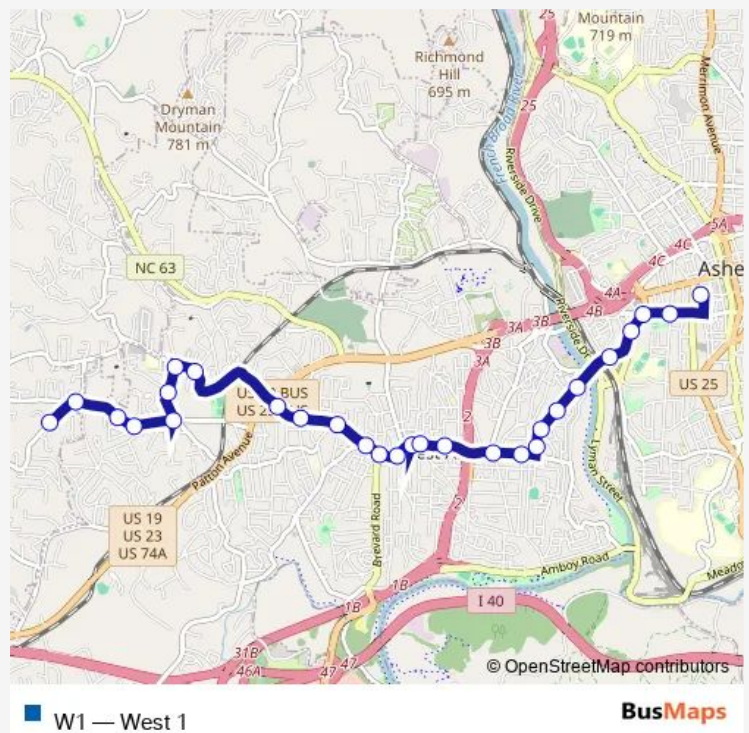

Haywood Rd at Vermont Ave

Haywood Rd at Brevard Rd

Haywood Rd at Virginia Ave

Haywood Rd at Louisiana Ave

Haywood Rd at State St

Haywood Rd at Allen St

Haywood Rd at Michigan Ave

Haywood Rd at Swannanoa Ave

### Route schedule

Pisgah View Rd at Canterbury Apartments — W1, W2 + W6 Bay

Monday 05:26-22:26

Tuesday 05:26-22:26

Wednesday 05:26-22:26

Thursday 05:26-22:26

Friday 05:26-22:26

Saturday 07:26-22:26

### Route info

Direction: Pisgah View Rd at Canterbury Apartments

Stops: 28

Trip Duration: 0 hour 24 min

Haywood Rd at Avon Ave

Haywood Rd at Riverview Dr

Clingman Ave at RAD/Roberts St

Clingman Ave at Owens Bell Ln

## Route info

Direction: W1, W2 + W6 Bay

Stops: 29

Trip Duration: 0 hour 26 min

Deaverview Rd at Deaverview Apartments

Deaverview Rd at Westmore Dr

Deaverview Rd at Ford St

Deaverview Rd at Pisgah View Rd