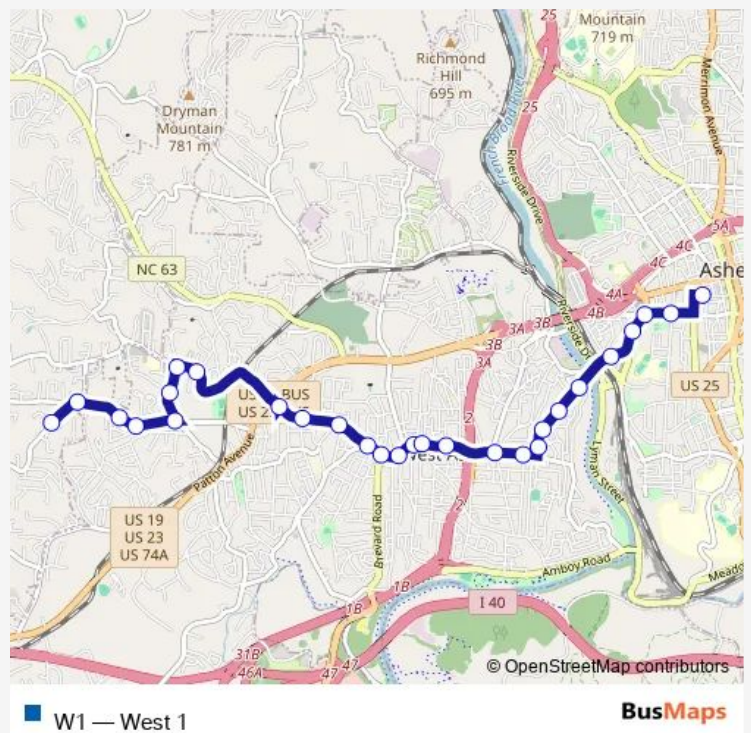

Haywood Rd at Sulphur Springs Rd

Haywood Rd at Vermont Ave

Haywood Rd at Brevard Rd

Haywood Rd at Virginia Ave

Haywood Rd at Louisiana Ave

Haywood Rd at State St

Haywood Rd at Allen St

Haywood Rd at Michigan Ave

### Route schedule

Pisgah View Rd at Canterbury Apartments — W1, W2 + W6 Bay

Monday	05:26-22:26
Tuesday	05:26-22:26
Wednesday	05:26-22:26
Thursday	05:26-22:26
Friday	05:26-22:26
Saturday	07:26-22:26
Sunday	08:26-17:26

### Route info

Direction: Pisgah View Rd at Canterbury Apartments

Stops: 28

Trip Duration: 0 hour 24 min

Haywood Rd at Avon Ave

Haywood Rd at Riverview Dr

Clingman Ave at RAD/Roberts St

Clingman Ave at Owens Bell Ln

## Route info

Direction: W1, W2 + W6 Bay

Stops: 29

Trip Duration: 0 hour 26 min

Deaverview Rd at Deaverview Apartments

Deaverview Rd at Westmore Dr

Deaverview Rd at Ford St

Deaverview Rd at Pisgah View Rd