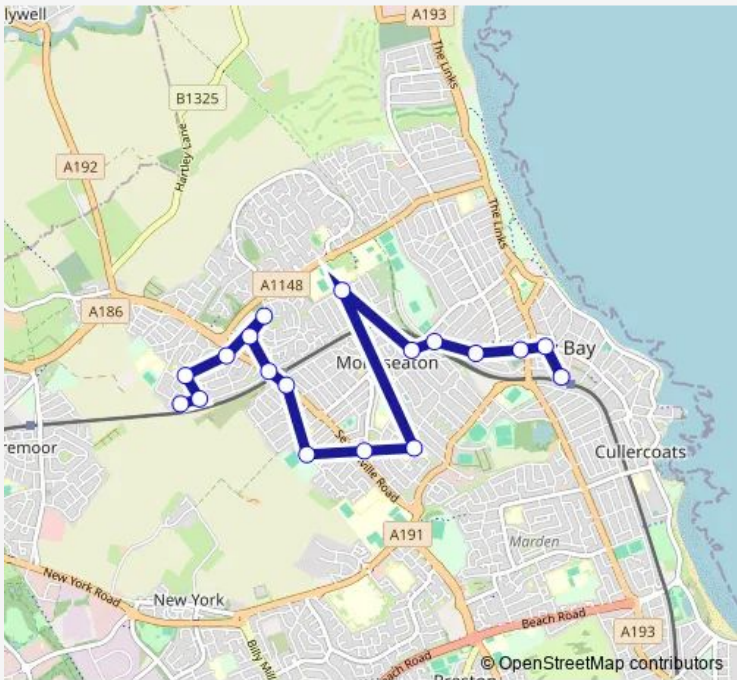

Bus W1 Whitley Bay - Earsdon Grange

[Go to website](#)

Direction
 Earsdon Grange — Station Square - Metro
 18 stops
[Open route schedule](#)

- Earsdon Grange
- Harewood Crescent
- Wilton Drive-Shops
- Wilton Drive-Arundel Drive
- Newsteads Drive-Sainsburys
- Red House Farm Sainsburys
- Earsdon Road - Metro
- Earsdon Road-Brantwood Avenue
- Drumoyne Gardens
- Bromley Avenue-Seatonville Road
- Hillheads Estate
- Uplands Estate
- Front Street
- Norham Road - Metro
- Norham Road-Warkworth Avenue
- Park View-Marden Road
- Whitley Road-Oxford Street
- Station Square - Metro

Route schedule
 Earsdon Grange — Station Square - Metro

Monday	08:00-17:00
Tuesday	08:00-17:00
Wednesday	08:00-17:00
Thursday	08:00-17:00
Friday	08:00-17:00
Saturday	08:00-17:00
Sunday	—

Route info
 Direction: Earsdon Grange
 Stops: 18
 Trip Duration: 0 hour 25 min

W1 — Whitley Bay - Earsdon Grange **BusMaps**

Direction

Station Square - Metro — Earsdon Grange

18 stops

[Open route schedule](#)

Station Square - Metro

Whitley Road-Clifton Terrace

Park View-Park Gardens

Route info

Direction: Station Square - Metro

Stops: 18

Trip Duration: 0 hour 29 min

W1 Bus time schedules and route maps are available in an offline PDF at busmaps.com. Use the busmaps.com website to see live bus times, train schedule or subway schedule, and step-by-step directions for all public transit in South Shields