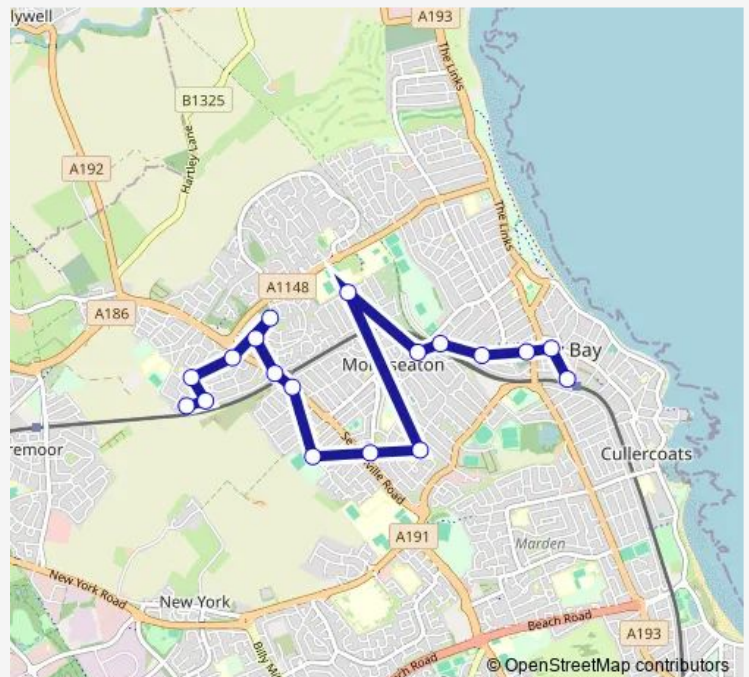

Direction

Earsdon Grange — Station Square - Metro

18 stops

[Open route schedule](#)

Earsdon Grange

Harewood Crescent

Wilton Drive-Shops

Wilton Drive-Arundel Drive

Front Street

Norham Road - Metro

Norham Road-Warkworth Avenue

Park View-Marden Road

Whitley Road-Oxford Street

Station Square - Metro

Route schedule

Earsdon Grange — Station Square - Metro

Monday 08:00-17:00

Tuesday 08:00-17:00

Wednesday 08:00-17:00

Thursday 08:00-17:00

Friday 08:00-17:00

Saturday 08:00-17:00

Sunday —

Route info

Direction: Earsdon Grange

Stops: 18

Trip Duration: 0 hour 25 min

W1 — Whitley Bay - Earsdon Grange

Direction

Station Square - Metro — Earsdon Grange

18 stops

[Open route schedule](#)