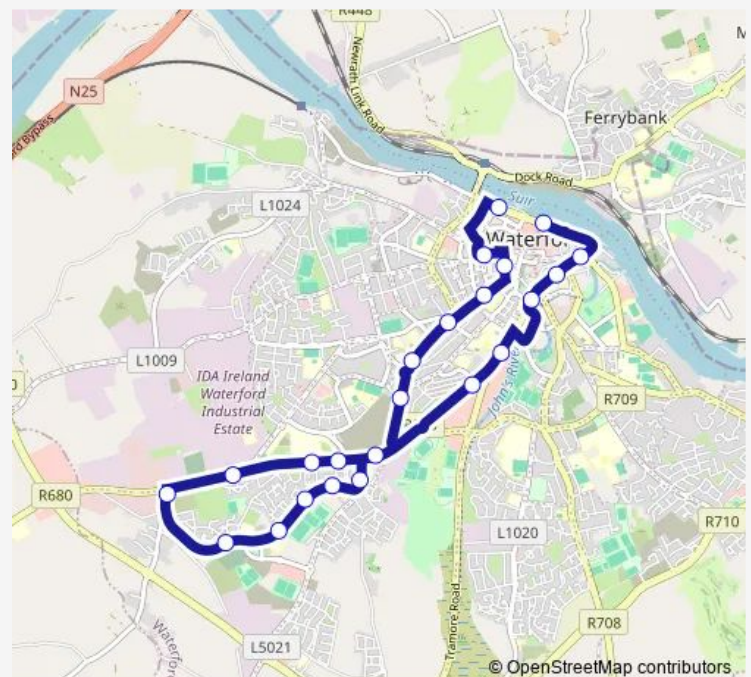

Blake's Lane

Mount Sion School

Mayor's Walk

Route schedule

The Clock Tower — Merchants Quay

Monday 06:30-23:30

Tuesday 06:30-23:30

Wednesday 06:30-23:30

Thursday 06:30-23:30

Friday 06:30-23:30

Saturday 07:00-23:30

Sunday 09:00-23:30

Route info

Direction: The Clock Tower

Stops: 23

Trip Duration: 0 hour 33 min

■ W1 — Clock Tower - Ballybeg

BusMaps

Ballybricken

Merchants Quay

W1 Bus time schedules and route maps are available in an offline PDF at busmaps.com. Use the busmaps.com website to see live bus times, train schedule or subway schedule, and step-by-step directions for all public transit in Waterford