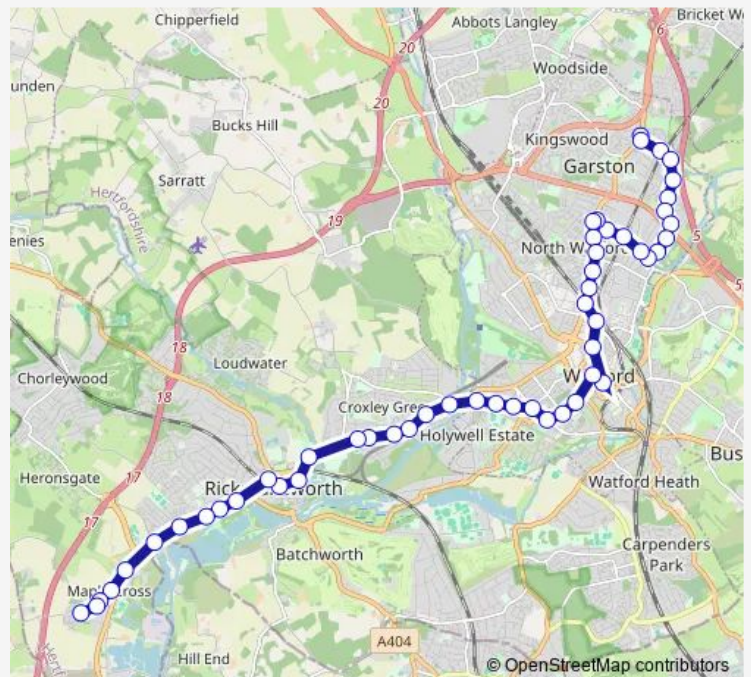

Thursday —

Friday —

Saturday —

Sunday 08:33-18:33

Route info

Direction: Downings Wood Terminus

Stops: 49

Trip Duration: 0 hour 52 min

■ W1 — Maple Cross - Watford / Garston

Hagden Lane

Queens Avenue

Brightwell Road

General Hospital

Wiggenhall Road

St Mary's Road

Exchange Road

Market Street

Clarendon Road

St John's Road

Watford Junction Railway Station

Railway Bridge

Regent Street

Windsor Road

Buckingham Road

Bushey Mill Crescent

Parkgate Road

Watford North Railway Station

Tudor Arms PH

Woodmere Avenue

Douglas Avenue

Widgeon Way

Garsmouth Way