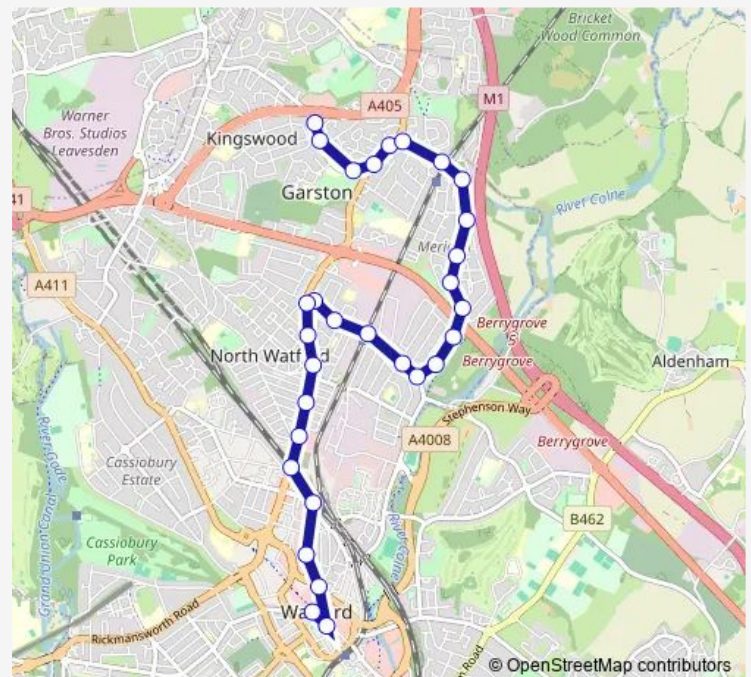

### Route schedule

Lamb Close — High Street

Monday 06:55-17:11

Tuesday 06:55-17:11

Wednesday 06:55-17:11

Thursday 06:55-17:11

Friday 06:55-17:11

Saturday —

### Route info

Direction: Lamb Close

Stops: 30

Trip Duration: 0 hour 33 min

■ W1 — Watford - Kingswood

BusMaps

Windsor Road

Regent Street

## Route info

Direction: Market Street

Stops: 23

Trip Duration: 0 hour 35 min