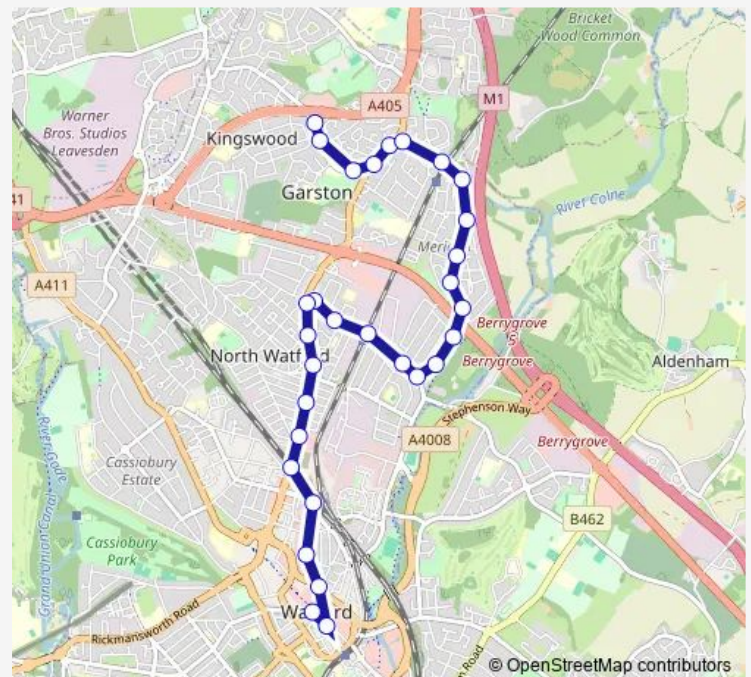

Thursday 06:55-17:11

Friday 06:55-17:11

Saturday —

Sunday —

Route info

Direction: Lamb Close

Stops: 30

Trip Duration: 0 hour 39 min

■ W1 — Watford - Kingswood

Windsor Road

Regent Street

Brixton Road

Railway Bridge

Watford Junction Railway Station

St John's Road

Beechen Grove

Tuesday 07:40

Wednesday 07:40

Thursday 07:40

Friday 07:40

Saturday —

Sunday —

Route info

Direction: Market Street

St Albans Road

Lamb Close

Route schedule

Market Street — Lamb Close

Monday 07:40-18:55

Tuesday 07:40-18:55

Wednesday 07:40-18:55

Thursday 07:40-18:55