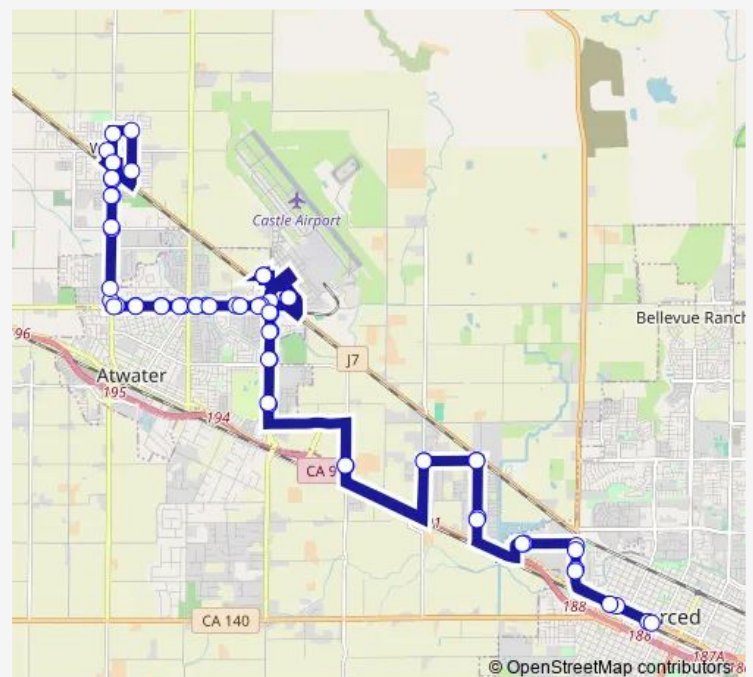

Bellevue @ Brownell (westbound)

Bellevue @ Atwater Plaza Shopping

### Route schedule

Merced Transpo (inside) — Transpo (small)

Monday	06:08-18:35
Tuesday	06:08-18:35
Wednesday	06:08-18:35
Thursday	06:08-18:35
Friday	06:08-18:35
Saturday	07:21-15:15
Sunday	07:21-15:15

### Route info

Direction: Merced Transpo (inside)

Stops: 60

Trip Duration: 1 hour 53 min

W1 — Winton Commuter

Bellevue @ Redwood (westbound)

Bellevue @ 5th (westbound)

Bellevue @ Winton (westbound)

Winton @ Bellevue/Savemart

Winton Way @ Gertrude Ave (northbound)

Winton @ Doris/Winton PO (northbound)

Winton Way @ Crawford St (northbound)

Center @ Walnut/Winton Library (northbound)

Winton Way @ Myrtle Ave (northbound)