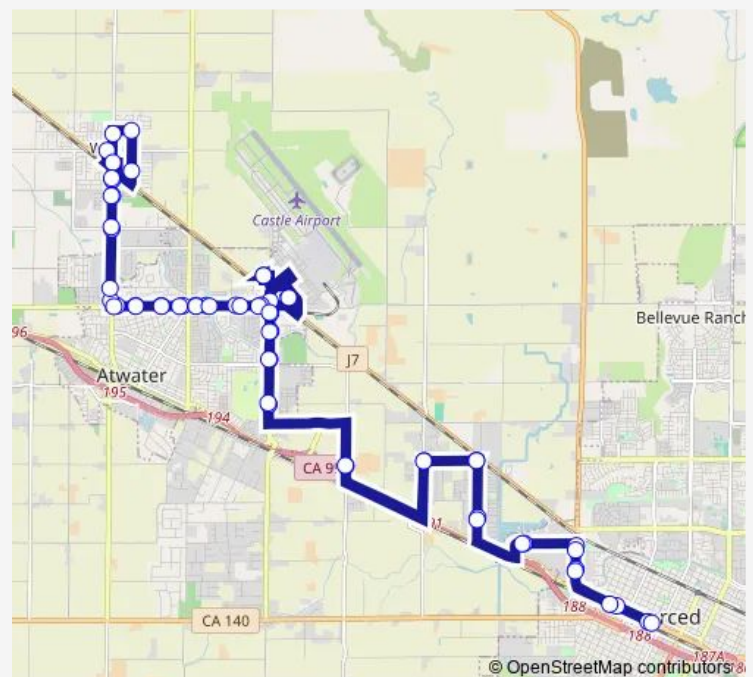

Castle H.S.A.

Bellevue @ Secretariat (westbound)

Bellevue @ Bellevue Elementary (westbound)

Bellevue @ Constitution/Osborn Park (westbound)

Bellevue @ Brownell (westbound)

Bellevue @ Atwater Plaza Shopping

Route schedule

Merced Transpo (inside) — Transpo (small)

Monday	06:08-18:35
Tuesday	06:08-18:35
Wednesday	06:08-18:35
Thursday	06:08-18:35
Friday	06:08-18:35
Saturday	07:21-15:15
Sunday	07:21-15:15

Route info

Direction: Merced Transpo (inside)

Stops: 60

Trip Duration: 1 hour 53 min

W1 — Winton Commuter

Bellevue @ Redwood (westbound)

Bellevue @ 5th (westbound)

Bellevue @ Winton (westbound)

Winton @ Bellevue/Savemart

Winton Way @ Gertrude Ave (northbound)

Winton @ Doris/Winton PO (northbound)

Winton Way @ Crawford St (northbound)

Center @ Walnut/Winton Library (northbound)

Winton Way @ Myrtle Ave (northbound)

Myrtle @ California (eastbound)