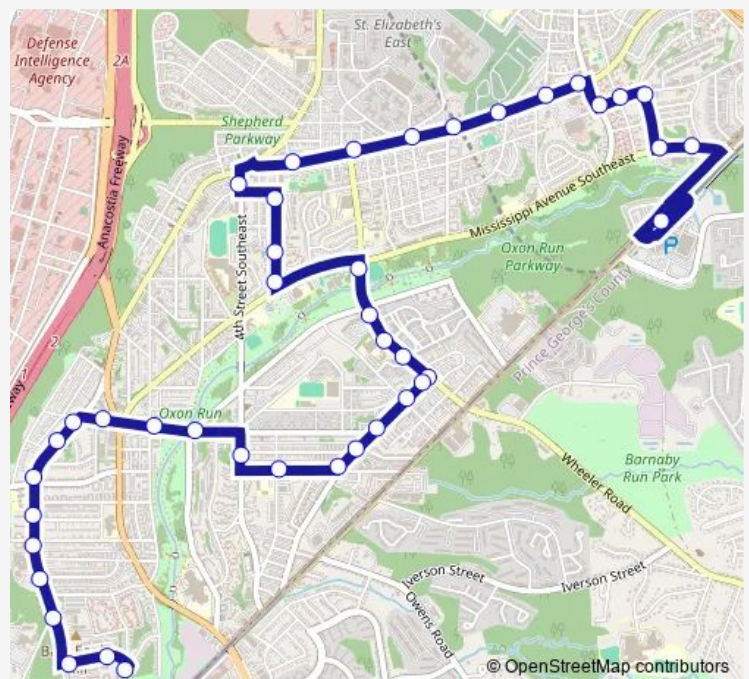

Wheeler Rd Se+Valley Av Se

Wheeler Rd Se+Varney St Se

Wheeler Rd Se+Wahler Pl Se

Route schedule

Southern Ave Station+Bay C — Joliet St SW+S Capitol Ter SW

Monday 05:49-20:19

Tuesday 05:49-20:19

Wednesday 05:49-20:19

Thursday 05:49-20:19

Friday 05:49-20:19

Saturday —

Sunday —

Route info

Direction: Southern Ave Station+Bay C

Stops: 42

Trip Duration: 0 hour 30 min

W1 — Shipley Terrace - Fort Drum

Wheeler Rd SE+Barnaby Ter SE

Barnaby St SE+Wheeler Rd SE

Barnaby St Se+9 St Se

Barnaby St Se+Atlantic St Se

Barnaby St SE+Brandywine St SE

Barnaby St SE+Chesapeake St SE

Chesapeake St SE+6 St SE

4 St SE+Brandywine St SE

Atlantic St Se+Valley Av Se

Atlantic St Se+1 St Se

Atlantic St SW+S Capitol St SW

ML King Jr Av SW+Atlantic St SW

ML King Jr Av Sw+Brandywine St Sw

ML King Jr Av Sw+Chesapeake St Sw