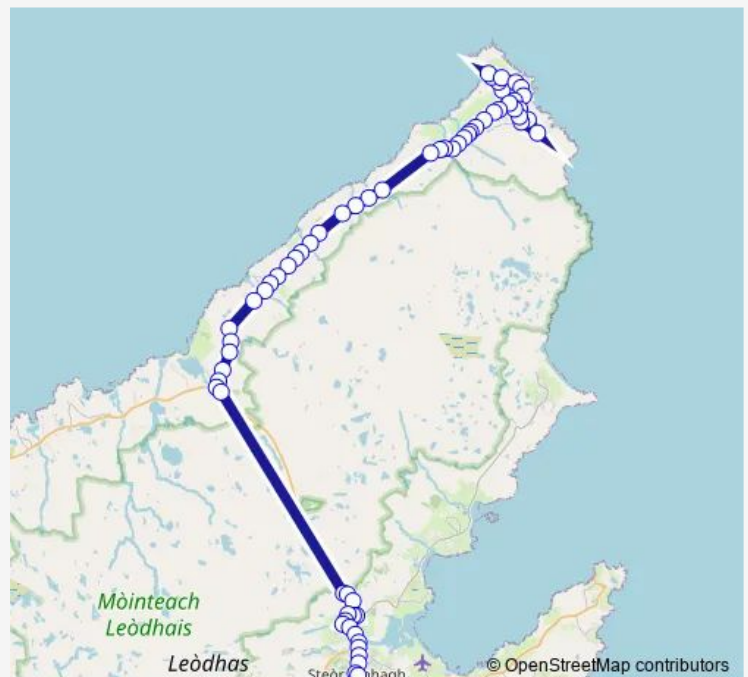

Thursday 06:45-20:20

Friday 06:45-20:20

Saturday 07:32-20:20

Sunday —

Route info

Direction: Eoropie Rd End

Stops: 65

Trip Duration: 1 hour 0 min